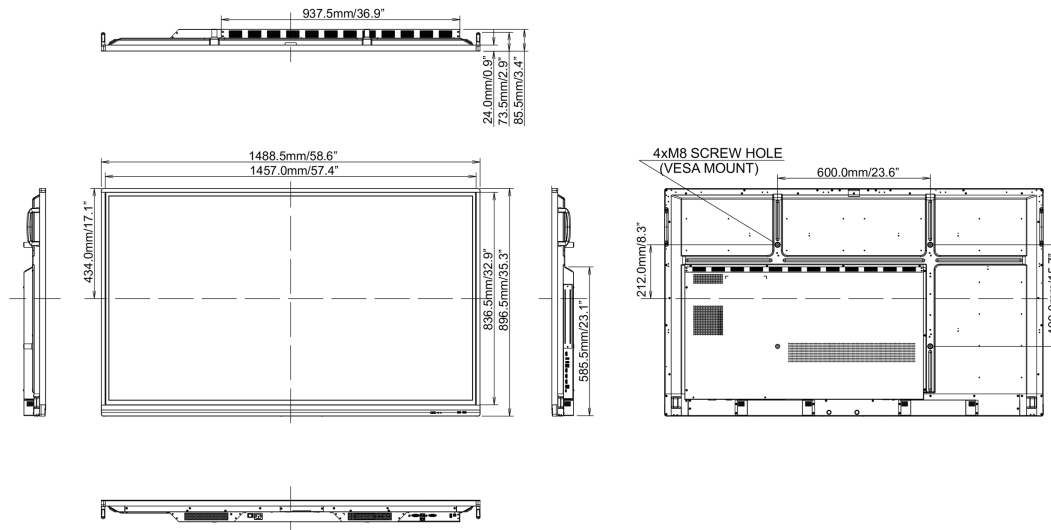

10 DIMENZIJE / TEŽINA

Dimenzije proizvoda Š x V x D	1489 x 897 x 86mm
Dimenzije kutije Š x V x D	1697 x 220 x 1005mm
Težina (bez kutije)	38kg
Težina (sa kutijom)	50kg
EAN kod	4948570118434

All trademarks and registered trademarks acknowledged. E & O E. Specification subject to change without notice. All LCD's comply with ISO-9241-307:2008 in connection with pixel defects.