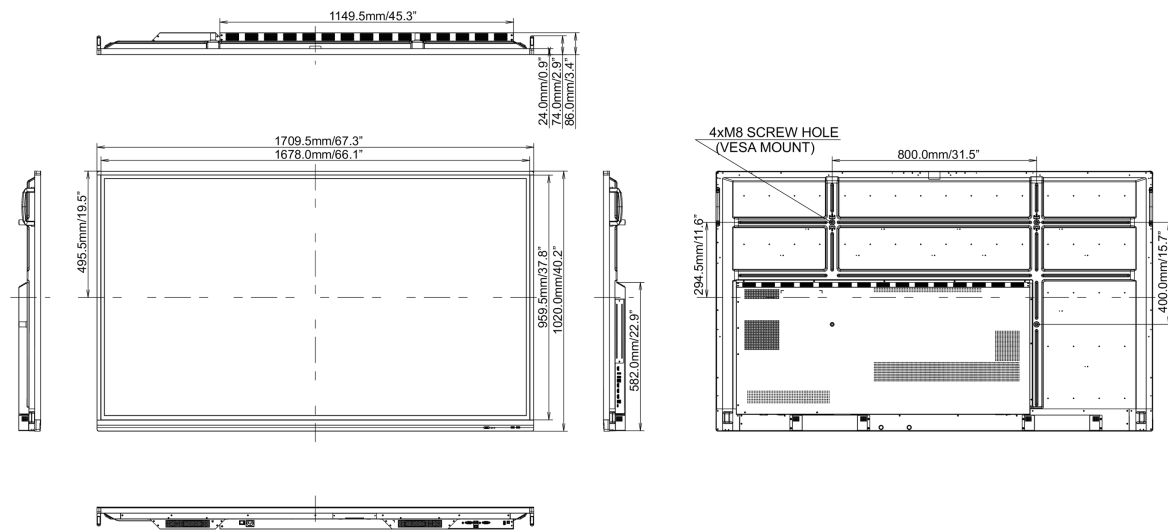

10 DIMENZIJE / TEŽINA

Dimenzije proizvoda Š x V x D	1709 x 1020 x 86mm
Dimenzije kutije Š x V x D	1930 x 280 x 1140mm
Težina (bez kutije)	50.8kg
Težina (sa kutijom)	69kg
EAN kod	4948570118427

All trademarks and registered trademarks acknowledged. E & O E. Specification subject to change without notice. All LCD's comply with ISO-9241-307:2008 in connection with pixel defects.