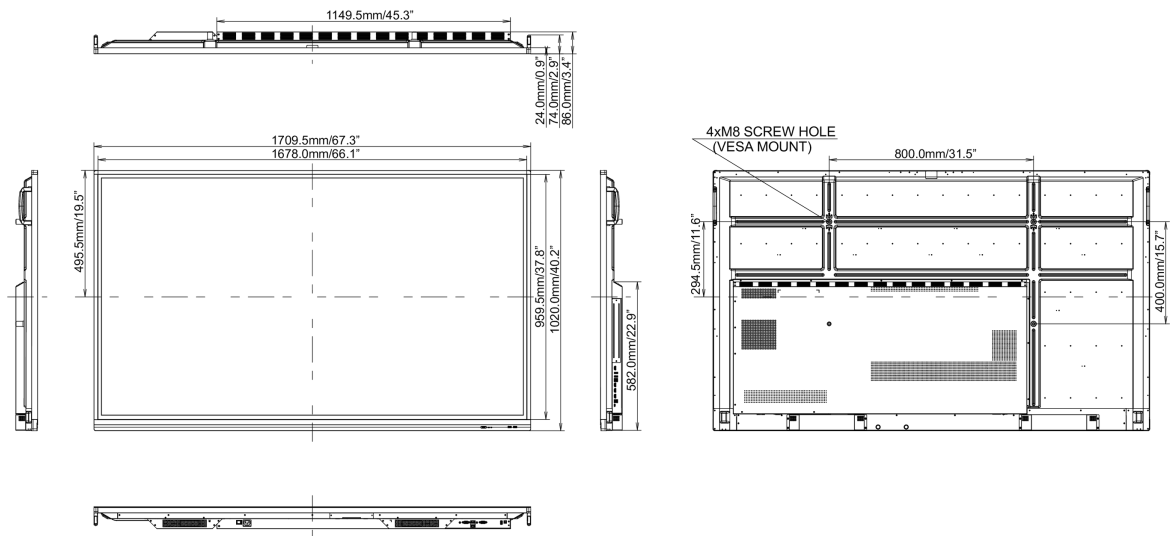

## 09 SUSTAINABILITY

**Regulations**

CB, CE, TÜV-Bauart, EAC, RoHS support, ErP, WEEE, REACH (RoHS, PFOS, PFC)

**REACH SVHC**

above 0.1%: Lead

**10 DIMENSIONS / WEIGHT****Product dimensions W x H x D** 1709 x 1020 x 86mm**Box dimensions W x H x D** 1930 x 280 x 1140mm**Weight (without box)** 50.8kg**Weight (with box)** 69kg**EAN code** 4948570118427