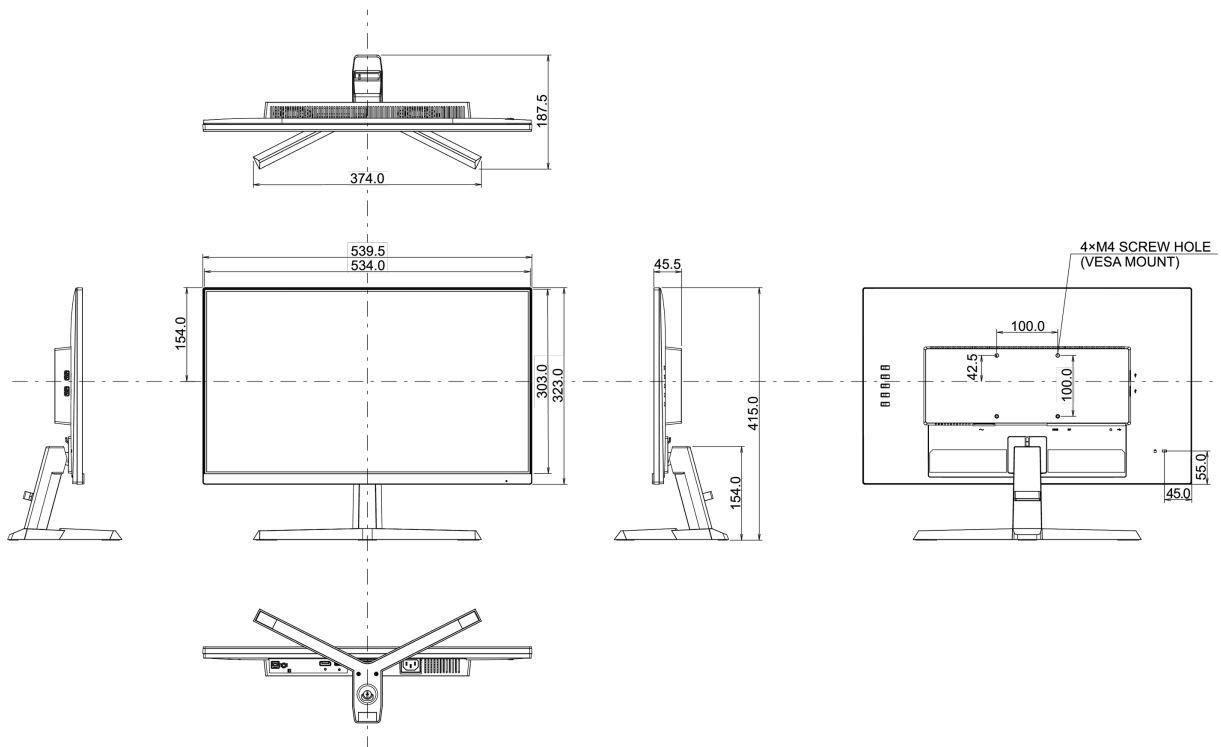

## 08 DIMENSIONS / WEIGHT

**Product dimensions W x H x D** 539.5 x 415 x 187.5mm

**Box dimensions W x H x D** 610 x 413 x 146mm

**Weight (without box)** 3.2kg

**Weight (with box)** 4.8kg

**EAN code** 4948570117727