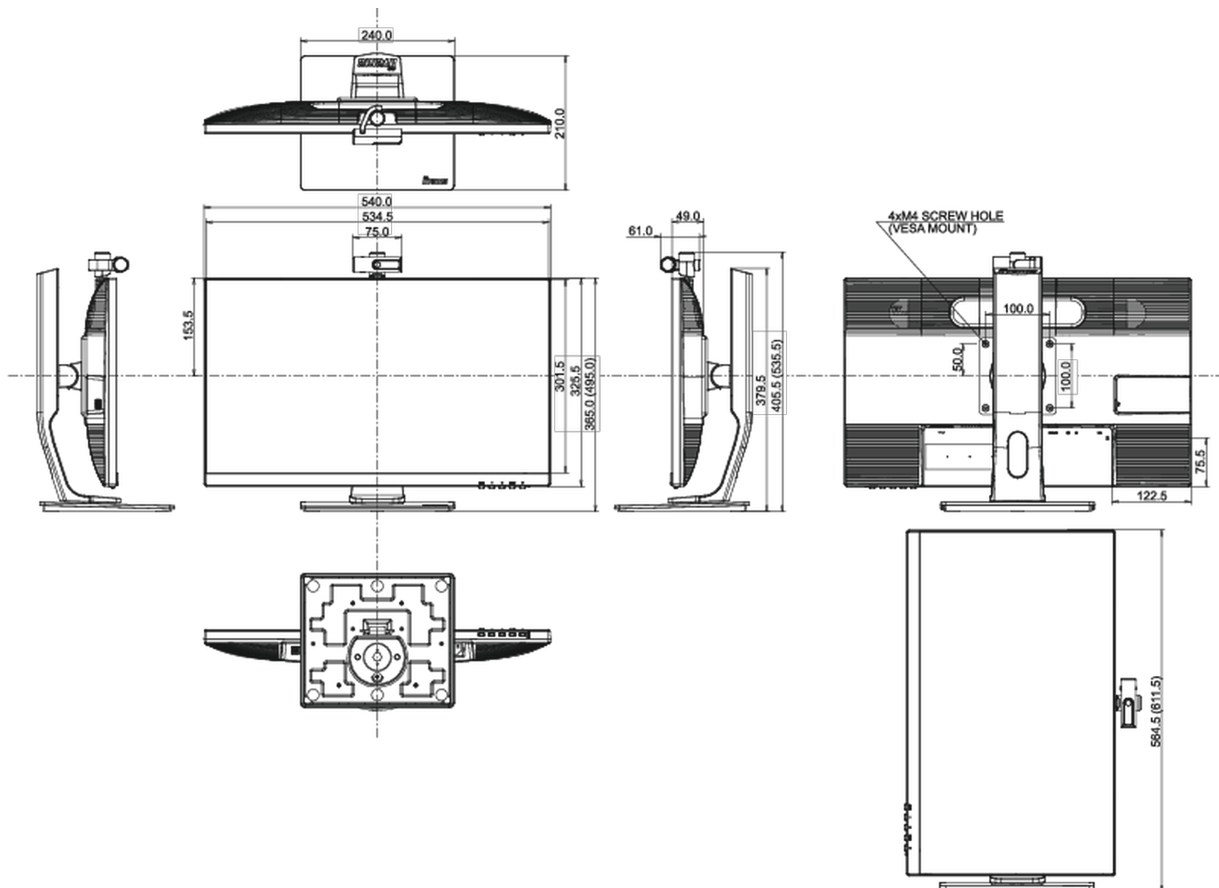

01 DISPLAY CHARACTERISTICS

Design	3-side borderless
Diagonal	23.8", 60.4cm
Panel	IPS LED, matte finish
Native resolution	1920 x 1080 @60Hz (2.1 megapixel Full HD)
Aspect ratio	16:9
Panel brightness	250 cd/m ²
Static contrast	1000:1
Advanced contrast	80M:1
Response time (GTG)	4ms
Viewing zone	horizontal/vertical: 178°/178°, right/left: 89°/89°, up/down: 89°/89°
Colour support	16.7mIn (sRGB: 99%; NTSC: 72%)
Horizontal Sync	30 - 80kHz
Viewable area W x H	527 x 296.5mm, 20.7 x 11.7"
Pixel pitch	0.275mm
Colour	matte, black

04 MECHANICAL

Display position adjustments	height, swivel, tilt, pivot (rotation both sides)
Height adjustment	130mm
Rotation (PIVOT function)	90°
Swivel stand	90°; 45° left; 45° right
Tilt angle	20° up; 4° down
VESA mounting	100 x 100mm

05 ACCESSORIES INCLUDED

Cables	power, USB, HDMI, DP
Other	quick start guide, safety guide

06 POWER MANAGEMENT

Power supply unit	internal
Power supply	AC 100 - 240V, 50/60Hz
Power usage	16W typical, 0.5W stand by, 0.5W off mode

Product dimensions W x H x D	540 x 405.5 x 210mm
Box dimensions W x H x D	684 x 414 x 186mm
Weight (without box)	5.1kg
Weight (with box)	6.5kg
EAN code	4948570118458

All trademarks and registered trademarks acknowledged. E & O E. Specification subject to change without notice. All LCD's comply with ISO-9241-307:2008 in connection with pixel defects.