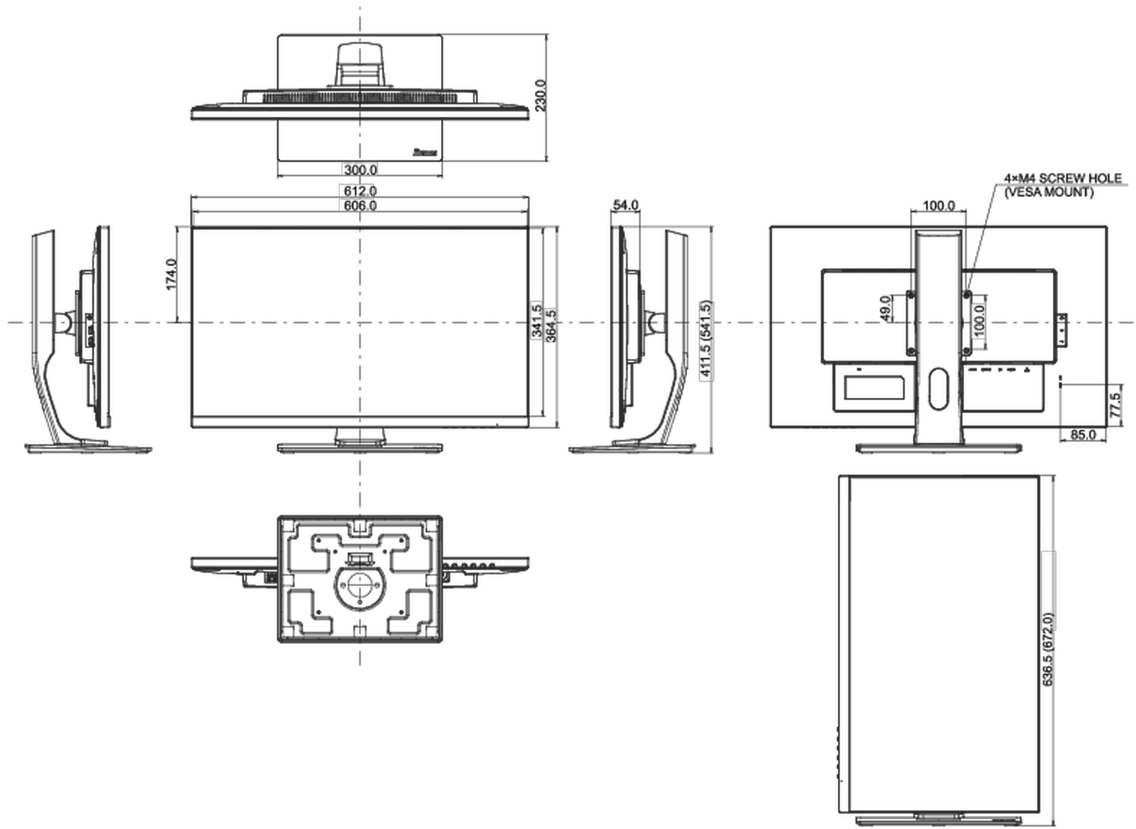

|                                    |                 |
|------------------------------------|-----------------|
| <b>Tilt angle</b>                  | 22° up; 5° down |
| <b>VESA mounting</b>               | 100 x 100mm     |
| <b>Cable management system</b>     | yes             |
| <b>Operation temperature range</b> | 5°C - 35°C      |

## 08 DIMENSIONS / WEIGHT

|                                     |                             |
|-------------------------------------|-----------------------------|
| <b>Product dimensions W x H x D</b> | 612 x 411.5 (541.5) x 230mm |
| <b>Box dimensions W x H x D</b>     | 690 x 198 x 490mm           |
| <b>Weight (without box)</b>         | 6.8kg                       |
| <b>Weight (with box)</b>            | 9.1kg                       |
| <b>EAN code</b>                     | 4948570117901               |