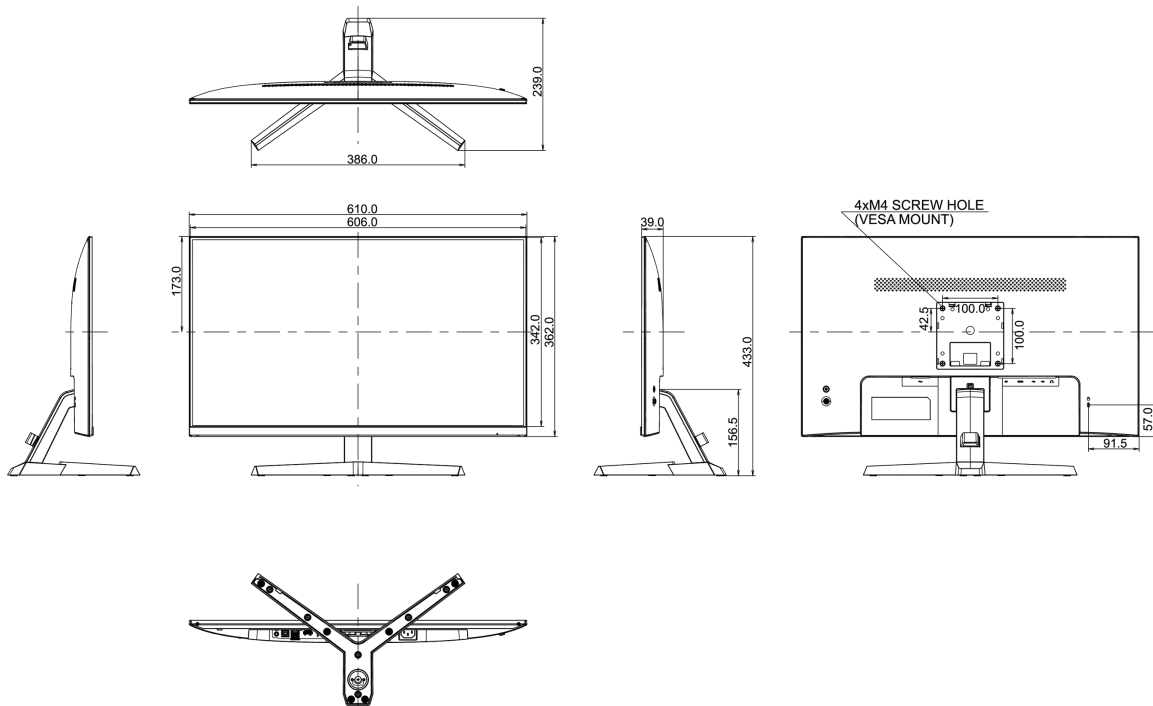

Other

quick start guide, safety guide

06 POWER MANAGEMENT

Power supply unit

internal

Power supply

AC 100 - 240V, 50/60Hz

Power usage

19W typical, 0.5W stand by, 0.5W off mode

07 SUSTAINABILITY

Regulations

CE, TÜV-Bauart, EAC, VCCI-B, PSE, RoHS support, ErP, WEEE, REACH

Energy efficiency class (Regulation (EU) 2017/1369)

E

REACH SVHC

above 0.1%: Lead

08 DIMENSIONS / WEIGHT

Product dimensions W x H x D

610 x 433 x 239mm

Box dimensions W x H x D

692 x 452 x 147mm

Weight (without box)

4.5kg

Weight (with box)

6.1kg

EAN code

4948570117963

All trademarks and registered trademarks acknowledged. E & O E. Specification subject to change without notice. All LCD's comply with ISO-9241-307:2008 in connection with pixel defects.