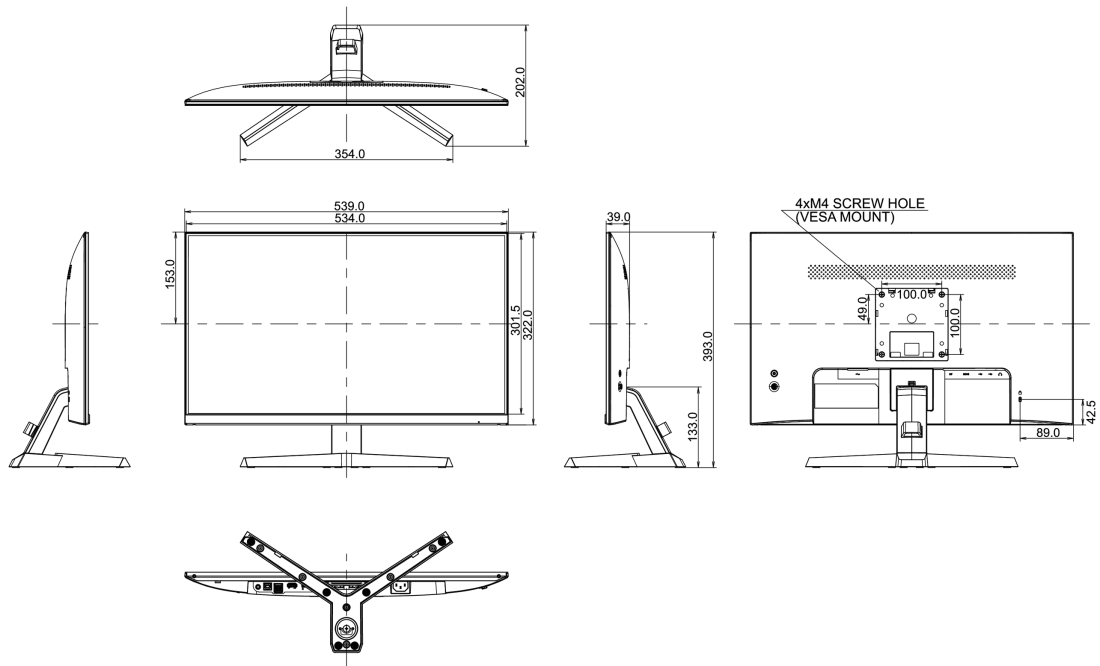

04 MECHANICAL

| | |
|------------------------------|-----------------|
| Display position adjustments | tilt |
| Tilt angle | 22° up; 4° down |
| VESA mounting | 100 x 100mm |
| Cable management system | yes |

E

REACH SVHC

above 0.1%: Lead

08 DIMENSIONS / WEIGHT

Product dimensions W x H x D

539 x 393 x 202mm

Box dimensions W x H x D

606 x 400 x 137mm

Weight (without box)

3.65kg

Weight (with box)

5.1kg

EAN code

4948570117949

All trademarks and registered trademarks acknowledged. E & O E. Specification subject to change without notice. All LCD's comply with ISO-9241-307:2008 in connection with pixel defects.