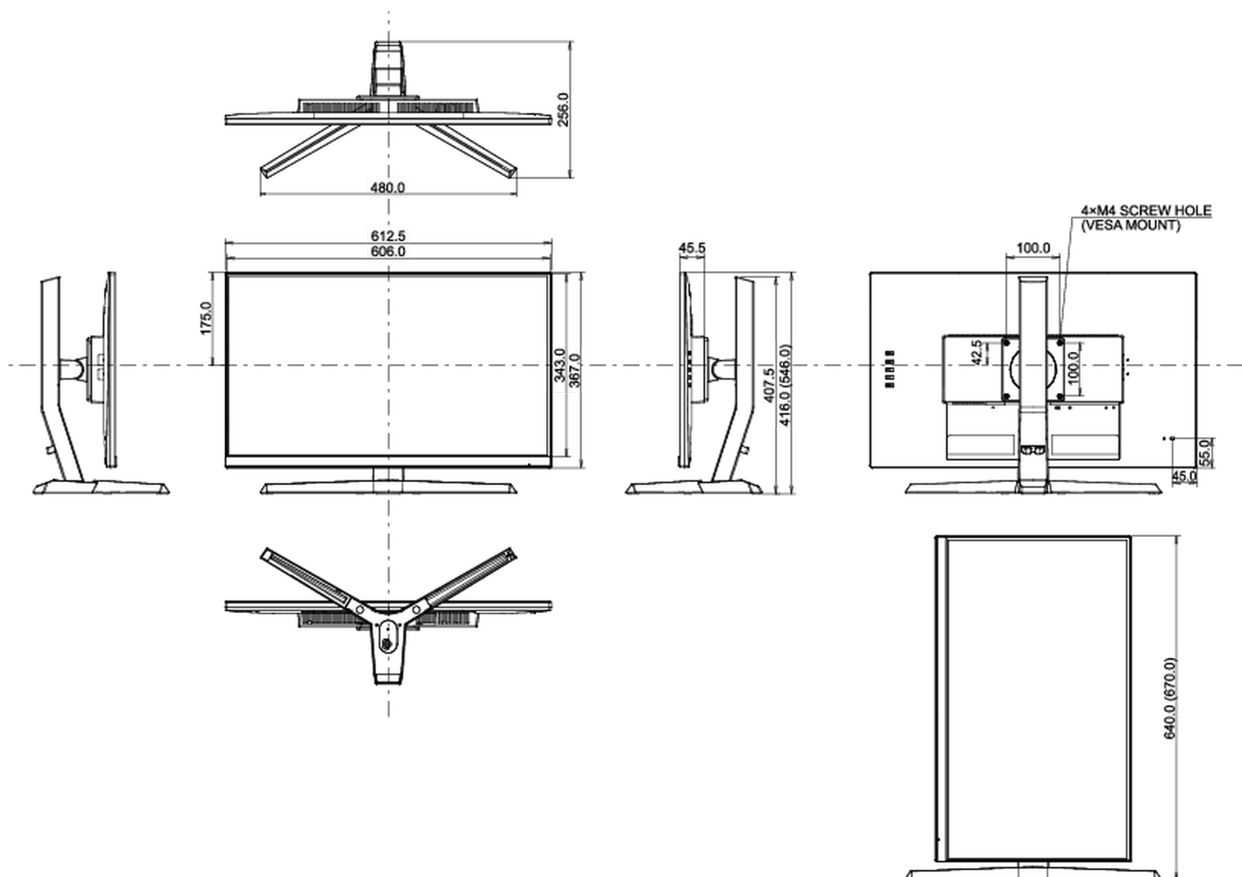

04 MECHANICAL

Display position adjustments	height, tilt, pivot (rotation both sides)
Height adjustment	130mm
Rotation (PIVOT function)	90°
Tilt angle	18° up; 3° down
VESA mounting	100 x 100mm
Cable management system	yes

07 SUSTAINABILITY

Regulations	CE, TÜV-Bauart, EAC, PSE, RoHS support, ErP, WEEE, VCCI, REACH
Energy efficiency class (Regulation (EU) 2017/1369)	E
REACH SVHC	above 0.1%: Lead

08 DIMENSIONS / WEIGHT

Product dimensions W x H x D	612.5 x 416(546) x 256mm
Box dimensions W x H x D	745 x 480 x 204mm
Weight (without box)	5.2kg
Weight (with box)	7.5kg
EAN code	4948570117758