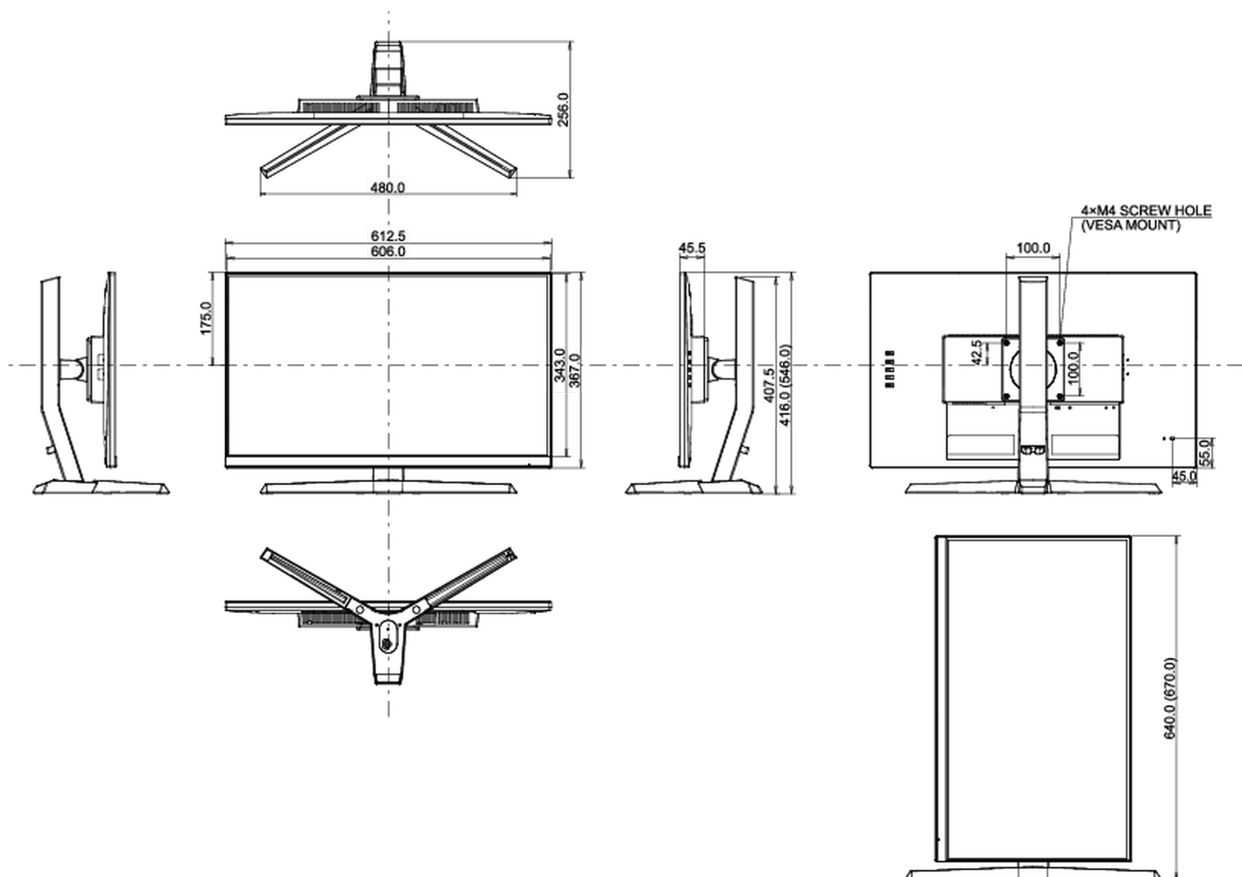

## 04 MECHANICAL

Display position adjustments	height, tilt, pivot (rotation both sides)
Height adjustment	130mm
Rotation (PIVOT function)	90°
Tilt angle	18° up; 3° down
VESA mounting	100 x 100mm
Cable management system	yes

## 08 DIMENSIONS / WEIGHT

Product dimensions W x H x D	612.5 x 416(546) x 256mm
Box dimensions W x H x D	745 x 480 x 204mm
Weight (without box)	5.2kg
Weight (with box)	7.5kg
EAN code	4948570117758

*All trademarks and registered trademarks acknowledged. E & O E. Specification subject to change without notice. All LCD's comply with ISO-9241-307:2008 in connection with pixel defects.*