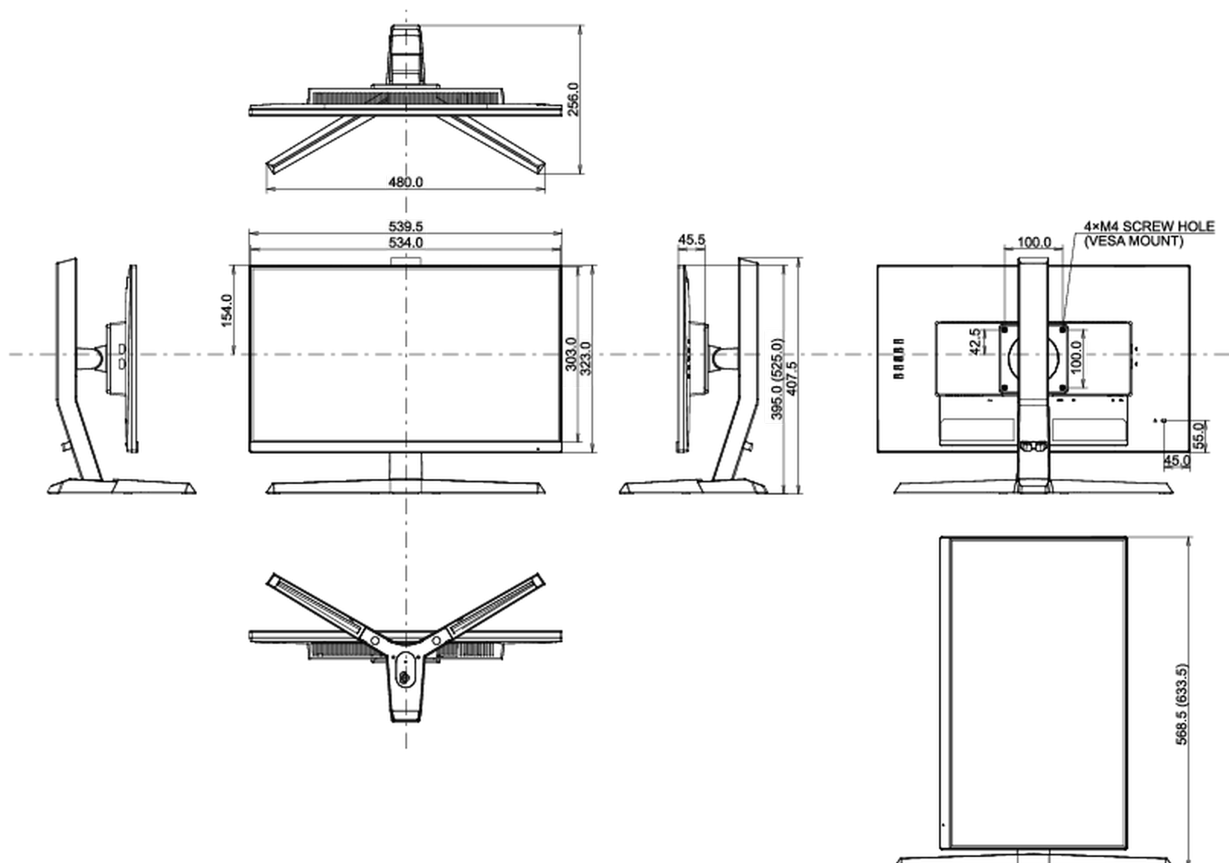

04 MECHANICAL

Display position adjustments	height, tilt, pivot (rotation both sides)
Height adjustment	130mm
Rotation (PIVOT function)	90°
Tilt angle	18° up; 3° down
VESA mounting	100 x 100mm
Cable management system	yes

07 SUSTAINABILITY

Regulations	CE, TÜV-Bauart, EAC, PSE, RoHS support, ErP, WEEE, VCCI, REACH
Energy efficiency class (Regulation (EU) 2017/1369)	E
REACH SVHC	above 0.1%: Lead

08 DIMENSIONS / WEIGHT

Product dimensions W x H x D	539.5 x 395(525) x 256mm
Box dimensions W x H x D	697 x 413 x 198mm
Weight (without box)	4.4kg
Weight (with box)	6.4kg
EAN code	4948570117734