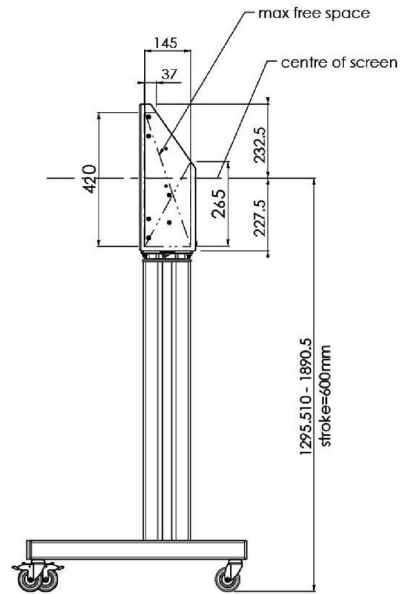

03 RELATED INFORMATION

Related products

[MD 052B7285](#)