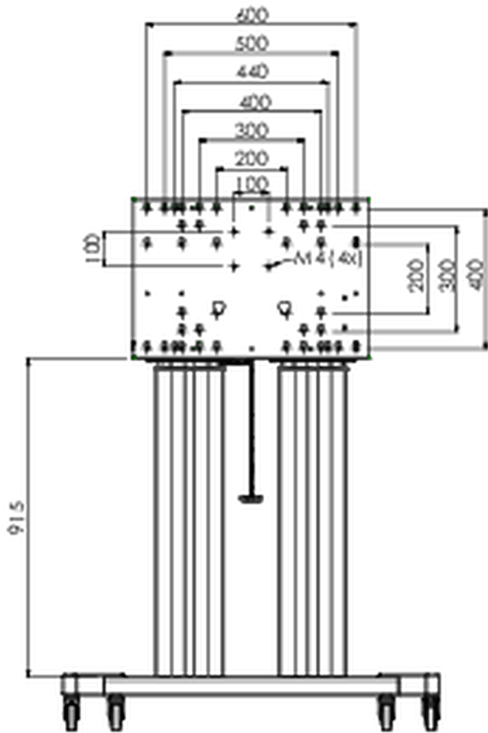

Floor lift XL on wheels for flat touch screens up to 160kg with lockable lid for protection

A motorized trolley for touch screens up to VESA 800x600. What makes this product so unique is its screen flexibility and installation ease, within just three steps the product is installed and ready for use. This wheeled stand with electrical height adjustment has continuous and silent height adjustment and an integrated screen bracket containing most VESA patterns, making it suitable for almost every display. The embedded VESA bracket has another special feature, it can be used as support for a Desktop PC at the back. Max supported display size is 98", max weight is 160 kg. This kit includes the adapter set [MD 052B7288](#).

01 TECHNIKAI PARAMÉTEREK

Típus	Floor lift on wheels
Magasság beállítása	600mm, 1295,5 - 1895,5mm
Maximális teherbírás	160kg / monitor
VESA maximum	800 x 600mm
Extra	electrical speed up to 20mm/s

02 MÉRETEK / SÚLY

Súly (doboz nélkül)

71kg

EAN kód

4948570032587

03 KAPCSOLÓDÓ INFORMÁCIÓK

Kapcsolódó termékek

[MD 052B7285](#)

All trademarks and registered trademarks acknowledged. E & O E. Specification subject to change without notice. All LCD's comply with ISO-9241-307:2008 in connection with pixel defects.