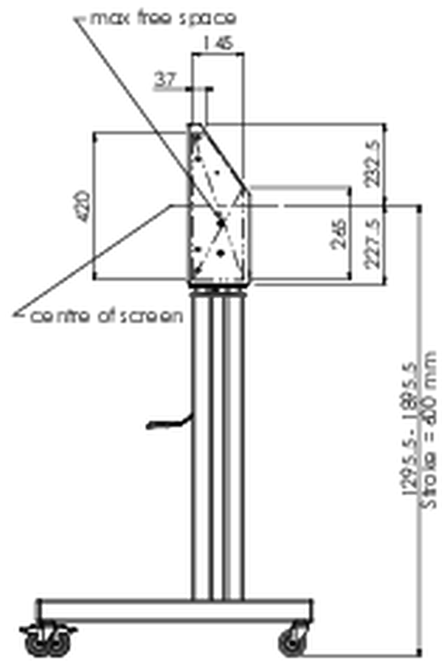

Floor lift XL on wheels for flat touch screens up to 160kg with lockable lid for protection

A motorized trolley for touch screens up to VESA 800x600. What makes this product so unique is its screen flexibility and installation ease, within just three steps the product is installed and ready for use. This wheeled stand with electrical height adjustment has continuous and silent height adjustment and an integrated screen bracket containing most VESA patterns, making it suitable for almost every display. The embedded VESA bracket has another special feature, it can be used as support for a Desktop PC at the back. Max supported display size is 98", max weight is 160 kg. This kit includes the adapter set [MD 052B7288](#).

01 TECHNIKAI PARAMÉTEREK

Típus	Floor lift on wheels
Magasság beállítása	600mm, 1295,5 - 1895,5mm
Maximális teherbírás	160kg / monitor
VESA maximum	800 x 600mm
Extra	electrical speed up to 20mm/s

02 MÉRETEK / SÚLY

Súly (doboz nélkül)

71kg

EAN kód

4948570032587

03 KAPCSOLÓDÓ INFORMÁCIÓK

Kapcsolódó termékek

[MD 052B7285](#)

All trademarks and registered trademarks acknowledged. E & O E. Specification subject to change without notice. All LCD's comply with ISO-9241-307:2008 in connection with pixel defects.