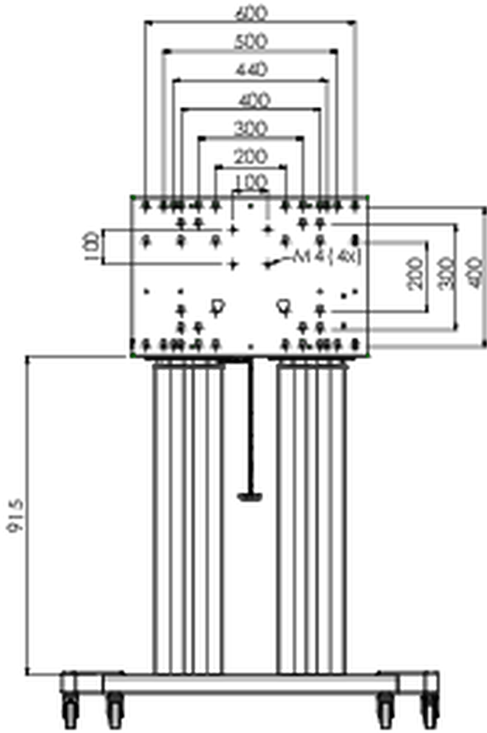

Floor lift XL on wheels for flat touch screens up to 160kg with lockable lid for protection

A motorized trolley for touch screens up to VESA 800x600. What makes this product so unique is its screen flexibility and installation ease, within just three steps the product is installed and ready for use. This wheeled stand with electrical height adjustment has continuous and silent height adjustment and an integrated screen bracket containing most VESA patterns, making it suitable for almost every display. The embedded VESA bracket has another special feature, it can be used as support for a Desktop PC at the back. Max supported display size is 98", max weight is 160 kg. This kit includes the adapter set [MD 052B7288](#).

01 TECHNIKAI PARAMÉTEREK

Típus	Floor lift on wheels
Magasság beállítása	600mm, 1295,5 - 1895,5mm
Maximális teherbírás	160kg / monitor
VESA maximum	800 x 600mm
Extra	electrical speed up to 20mm/s

02 MÉRETEK / SÚLY

Súly (doboz nélkül)

71kg

EAN kód

4948570032587

03 KAPCSOLÓDÓ INFORMÁCIÓK

Kapcsolódó termékek

[MD 052B7285](#)

All trademarks and registered trademarks acknowledged. E & O E. Specification subject to change without notice. All LCD's comply with ISO-9241-307:2008 in connection with pixel defects.