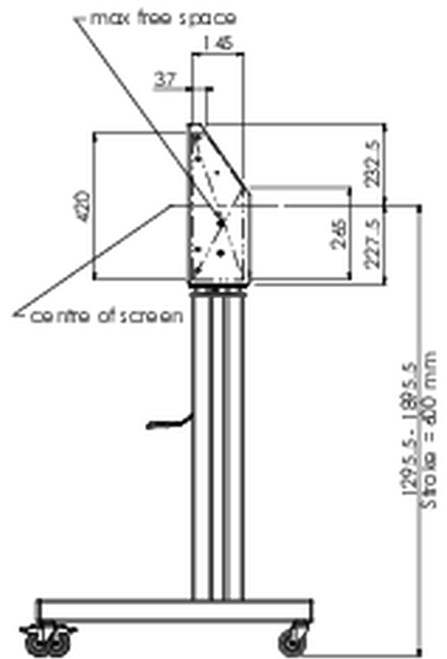

Floor lift XL on wheels for flat touch screens up to 160kg with lockable lid for protection

A motorized trolley for touch screens up to VESA 800x600. What makes this product so unique is its screen flexibility and installation ease, within just three steps the product is installed and ready for use. This wheeled stand with electrical height adjustment has continuous and silent height adjustment and an integrated screen bracket containing most VESA patterns, making it suitable for almost every display. The embedded VESA bracket has another special feature, it can be used as support for a Desktop PC at the back. Max supported display size is 98", max weight is 160 kg. This kit includes the adapter set [MD 052B7288](#).

01 TECHNIKAI PARAMÉTEREK

Típus	Floor lift on wheels
Magasság beállítása	600mm, 1295,5 - 1895,5mm
Maximális teherbírás	160kg / monitor
VESA maximum	800 x 600mm
Extra	electrical speed up to 20mm/s

02 MÉRETEK / SÚLY

Súly (doboz nélkül)

71kg

EAN kód

4948570032587

03 KAPCSOLÓDÓ INFORMÁCIÓK

Kapcsolódó termékek

[MD 052B7285](#)

All trademarks and registered trademarks acknowledged. E & O E. Specification subject to change without notice. All LCD's comply with ISO-9241-307:2008 in connection with pixel defects.