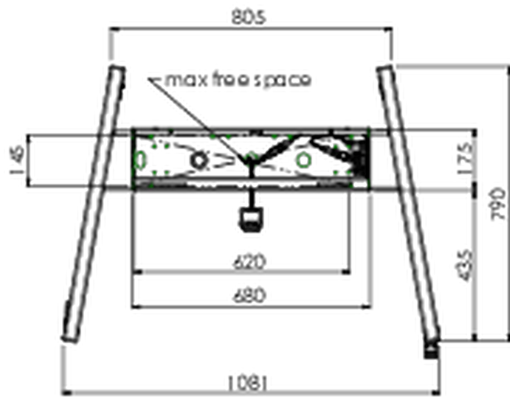

Floor lift XL on wheels for flat touch screens up to 160kg with lockable lid for protection

A motorized trolley for touch screens up to VESA 800x600. What makes this product so unique is its screen flexibility and installation ease, within just three steps the product is installed and ready for use. This wheeled stand with electrical height adjustment has continuous and silent height adjustment and an integrated screen bracket containing most VESA patterns, making it suitable for almost every display. The embedded VESA bracket has another special feature, it can be used as support for a Desktop PC at the back. Max supported display size is 98", max weight is 160 kg. This kit includes the adapter set [MD 052B7288](#).

01 TECHNIKAI PARAMÉTEREK

Típus	Floor lift on wheels
Magasság beállítása	600mm, 1295,5 - 1895,5mm
Maximális teherbírás	160kg / monitor
VESA maximum	800 x 600mm
Extra	electrical speed up to 20mm/s

02 MÉRETEK / SÚLY

Súly (doboz nélkül)

71kg

EAN kód

4948570032587

03 KAPCSOLÓDÓ INFORMÁCIÓK

Kapcsolódó termékek

[MD 052B7285](#)

All trademarks and registered trademarks acknowledged. E & O E. Specification subject to change without notice. All LCD's comply with ISO-9241-307:2008 in connection with pixel defects.