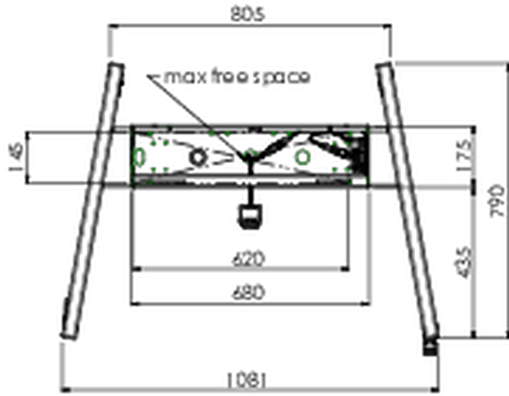

Floor lift XL on wheels for flat touch screens up to 160kg with lockable lid for protection

A motorized trolley for touch screens up to VESA 800x600. What makes this product so unique is its screen flexibility and installation ease, within just three steps the product is installed and ready for use. This wheeled stand with electrical height adjustment has continuous and silent height adjustment and an integrated screen bracket containing most VESA patterns, making it suitable for almost every display. The embedded VESA bracket has another special feature, it can be used as support for a Desktop PC at the back. Max supported display size is 98", max weight is 160 kg. This kit includes the adapter set [MD 052B7288](#).

01 TECHNIKAI PARAMÉTEREK

Típus	Floor lift on wheels
Magasság beállítása	600mm, 1295,5 - 1895,5mm
Maximális teherbírás	160kg / monitor
VESA maximum	800 x 600mm
Extra	electrical speed up to 20mm/s

02 MÉRETEK / SÚLY

Súly (doboz nélkül)

71kg

EAN kód

4948570032587

03 KAPCSOLÓDÓ INFORMÁCIÓK

Kapcsolódó termékek

[MD 052B7285](#)

All trademarks and registered trademarks acknowledged. E & O E. Specification subject to change without notice. All LCD's comply with ISO-9241-307:2008 in connection with pixel defects.