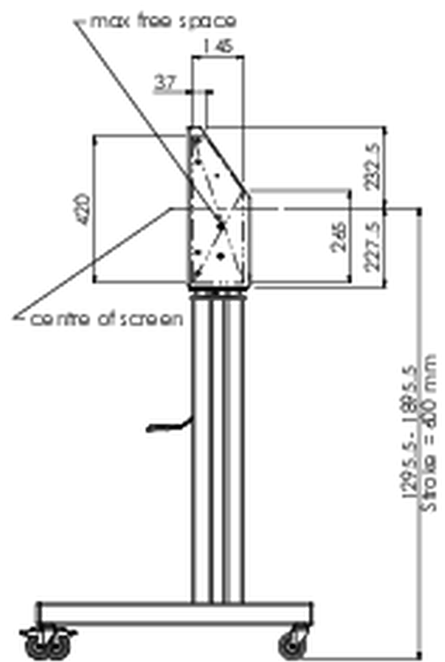

Floor lift XL on wheels for flat touch screens up to 160kg with lockable lid for protection

A motorized trolley for touch screens up to VESA 800x600. What makes this product so unique is its screen flexibility and installation ease, within just three steps the product is installed and ready for use. This wheeled stand with electrical height adjustment has continuous and silent height adjustment and an integrated screen bracket containing most VESA patterns, making it suitable for almost every display. The embedded VESA bracket has another special feature, it can be used as support for a Desktop PC at the back. Max supported display size is 98", max weight is 160 kg. This kit includes the adapter set [MD 052B7288](#).

01 SPECIFIKACE

Type	Floor lift on wheels
Height adjustment	600mm, 1295,5 - 1895,5mm
Váha max.	160kg / monitor
VESA maximum	800 x 600mm
Extra	electrical speed up to 20mm/s

02 ROZMĚRY / HMOTNOST

Váha (bez balení)

71kg

EAN code

4948570032587

03 SOUVÍSEJÍCÍ INFORMACE

Související produkty

[MD 052B7285](#)

Všechny ochranné známky jsou registrovány a chráněny. Vyhrazené právo na změny. Veškeré ploché panely LCD splňují normu ISO-9241-307:2008 v oblasti počtu vadných pixelů.