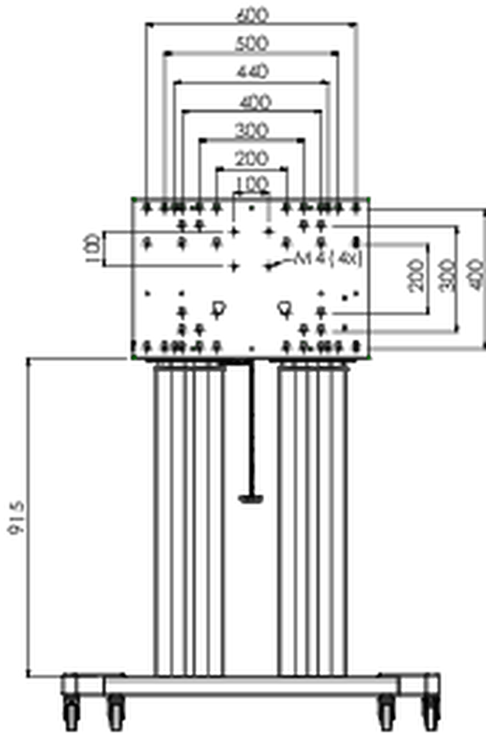

Floor lift XL on wheels for flat touch screens up to 160kg with lockable lid for protection

A motorized trolley for touch screens up to VESA 800x600. What makes this product so unique is its screen flexibility and installation ease, within just three steps the product is installed and ready for use. This wheeled stand with electrical height adjustment has continuous and silent height adjustment and an integrated screen bracket containing most VESA patterns, making it suitable for almost every display. The embedded VESA bracket has another special feature, it can be used as support for a Desktop PC at the back. Max supported display size is 98", max weight is 160 kg. This kit includes the adapter set [MD 052B7288](#).

01 SPECIFIKACE

Type	Floor lift on wheels
Height adjustment	600mm, 1295,5 - 1895,5mm
Váha max.	160kg / monitor
VESA maximum	800 x 600mm
Extra	electrical speed up to 20mm/s

02 ROZMĚRY / HMOTNOST

Váha (bez balení)

71kg

EAN code

4948570032587

03 SOUVÍSEJÍCÍ INFORMACE

Související produkty

[MD 052B7285](#)

Všechny ochranné známky jsou registrovány a chráněny. Vyhrazené právo na změny. Veškeré ploché panely LCD splňují normu ISO-9241-307:2008 v oblasti počtu vadných pixelů.