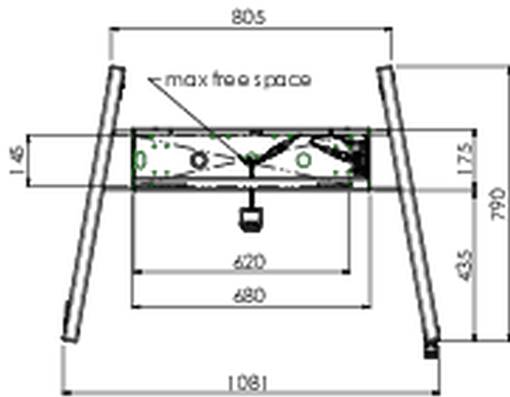

Floor lift XL on wheels for flat touch screens up to 160kg with lockable lid for protection

A motorized trolley for touch screens up to VESA 800x600. What makes this product so unique is its screen flexibility and installation ease, within just three steps the product is installed and ready for use. This wheeled stand with electrical height adjustment has continuous and silent height adjustment and an integrated screen bracket containing most VESA patterns, making it suitable for almost every display. The embedded VESA bracket has another special feature, it can be used as support for a Desktop PC at the back. Max supported display size is 98", max weight is 160 kg. This kit includes the adapter set [MD 052B7288](#).

01 SPECIFIKACE

Type	Floor lift on wheels
Height adjustment	600mm, 1295,5 - 1895,5mm
Váha max.	160kg / monitor
VESA maximum	800 x 600mm
Extra	electrical speed up to 20mm/s

02 ROZMĚRY / HMOTNOST

Váha (bez balení)

71kg

EAN code

4948570032587

03 SOUVÍSEJÍCÍ INFORMACE

Související produkty

[MD 052B7285](#)

Všechny ochranné známky jsou registrovány a chráněny. Vyhrazené právo na změny. Veškeré ploché panely LCD splňují normu ISO-9241-307:2008 v oblasti počtu vadných pixelů.