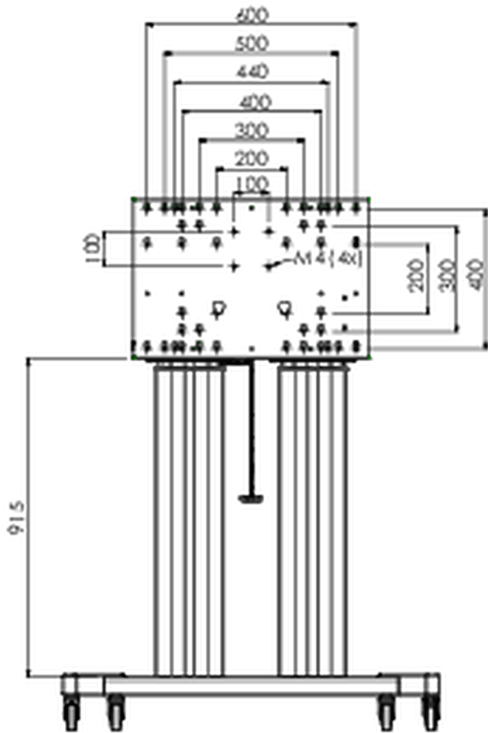

Floor lift XL on wheels for flat touch screens up to 160kg with lockable lid for protection

A motorized trolley for touch screens up to VESA 800x600. What makes this product so unique is its screen flexibility and installation ease, within just three steps the product is installed and ready for use. This wheeled stand with electrical height adjustment has continuous and silent height adjustment and an integrated screen bracket containing most VESA patterns, making it suitable for almost every display. The embedded VESA bracket has another special feature, it can be used as support for a Desktop PC at the back. Max supported display size is 98", max weight is 160 kg. This kit includes the adapter set [MD 052B7288](#).

01 SPECIFIKACE

Type	Floor lift on wheels
Height adjustment	600mm, 1295,5 - 1895,5mm
Váha max.	160kg / monitor
VESA maximum	800 x 600mm
Extra	electrical speed up to 20mm/s

02 ROZMĚRY / HMOTNOST

Váha (bez balení)

71kg

EAN code

4948570032587

03 SOUVÍSEJÍCÍ INFORMACE

Související produkty

[MD 052B7285](#)

Všechny ochranné známky jsou registrovány a chráněny. Vyhrazené právo na změny. Veškeré ploché panely LCD splňují normu ISO-9241-307:2008 v oblasti počtu vadných pixelů.