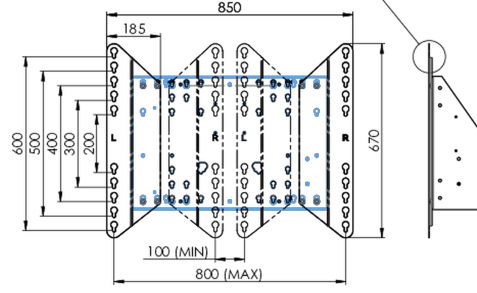

03 İLGİLİ BİLGİ

İlgili ürünler

[MD 062B7275 A](#), [MD 062B7295](#), [MD 052W7150](#)

All trademarks and registered trademarks acknowledged. E & O E. Specification subject to change without notice. All LCD's comply with ISO-9241-307:2008 in connection with pixel defects.

© IIYAMA CORPORATION. ALL RIGHTS RESERVED