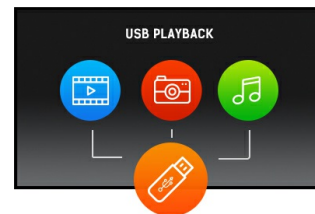

ProLite LE3240S - a 32" Full HD professional large format display

The ProLite LE3240S is a 32" Full HD, professional and fanless LED-backlit display. Incorporating the latest Commercial Grade VA panel technology, the display guarantees great viewing from all angles, high brightness and exceptional colour clarity. A wide range of video and audio inputs ensures compatibility with multiple platforms. ProLite LE3240S is prepared for easy installation using the VESA wall mount. This display will suit a massive range of applications including public signage, retail, exhibitions and conference centres, POS/POI, control rooms and production facilities.

VA matrix