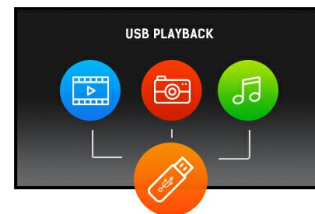

### ProLite LE3240S - a 32" Full HD professional large format display

The ProLite LE3240S is a 32" Full HD, professional and fanless LED-backlit display. Incorporating the latest Commercial Grade VA panel technology, the display guarantees great viewing from all angles, high brightness and exceptional colour clarity. A wide range of video and audio inputs ensures compatibility with multiple platforms. ProLite LE3240S is prepared for easy installation using the VESA wall mount. This display will suit a massive range of applications including public signage, retail, exhibitions and conference centres, POS/POI, control rooms and production facilities.

VA

VA panel technology offers higher contrast, darker blacks and much better viewing angles than standard TN technology. The screen will look good no matter what angle you look at it.

USB Playback

The monitor supports playback of presentations, video and almost any type of content stored on the USB device or internal memory.

## 02 INTERFACES / CONNECTORS / CONTROLS

Analog signal input	VGA x1 Component video x1 (RGB Y(CVBS)/Pb/Pr)
Digital signal input	DVI x1 HDMI x1
Audio input	RCA (L/R) x1 Mini jack x1
Monitor control input	RS-232c x1 RJ45 (LAN) x1 IR x1
Audio output	RCA (L/R) x1 Speakers 2 x 10W
Monitor control output	RS-232c x1 IR loop through x1
HDCP	yes
USB ports	x1 (v.2.0 media playback)

## 04 GENERAL

OSD languages	EN, DE, FR, ES, IT, RU, CZ, NL, PL
Control buttons	Power, Mute, Input, +, -, Up, Down, Menu
User controls	picture (picture mode, backlight, contrast, brightness, chroma, phase, sharpness, colour temp., noise reduction, film mode, rest), sound (sound mode, treble, bass, balance, surround, speaker, audio source, reset), screen (PAP setting, display wall, aspect, adjust screen, freeze), setting (language, schedule, power save, control setting, network settings, set monitor ID, HDMI control, advanced, information, reset all)
Plug&Play	DDC2B, Mac OSX