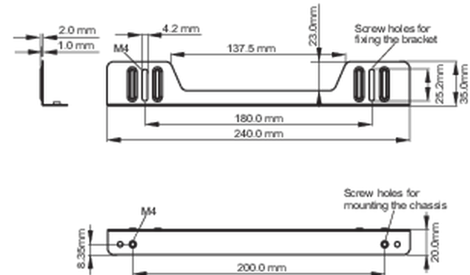

### 02 MÉRETEK / SÚLY

■ ProLite TF1215MC

<Bracket A>

<Bracket B>

■ ProLite TF2215MC

<Bracket A>

<Bracket B>

All trademarks and registered trademarks acknowledged. E & O E. Specification subject to change without notice. All LCD's comply with ISO-9241-307:2008 in connection with pixel defects.