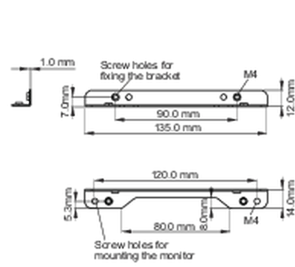

<Bracket B>

### 02 MÉRETEK / SÚLY

■ ProLite TF1215MC

<Bracket A>

<Bracket B>

■ ProLite TF2215MC

<Bracket A>

<Bracket B>

All trademarks and registered trademarks acknowledged. E & O E. Specification subject to change without notice. All LCD's comply with ISO-9241-307:2008 in connection with pixel defects.