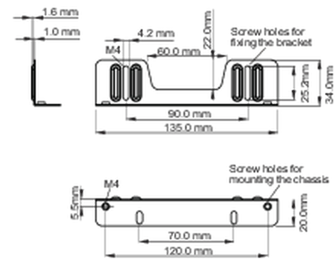

### 02 MÉRETEK / SÚLY

■ ProLite TF1215MC

<Bracket A>

<Bracket B>

■ ProLite TF2215MC

<Bracket A>

<Bracket B>

All trademarks and registered trademarks acknowledged. E & O E. Specification subject to change without notice. All LCD's comply with ISO-9241-307:2008 in connection with pixel defects.