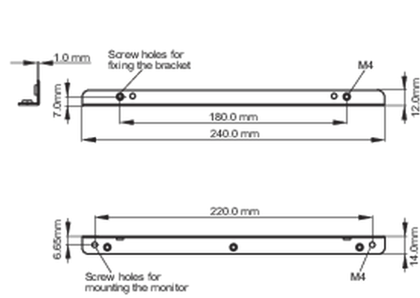

### 02 MÉRETEK / SÚLY

■ ProLite TF1215MC

<Bracket A>

<Bracket B>

■ ProLite TF2215MC

<Bracket A>

<Bracket B>

All trademarks and registered trademarks acknowledged. E & O E. Specification subject to change without notice. All LCD's comply with ISO-9241-307:2008 in connection with pixel defects.