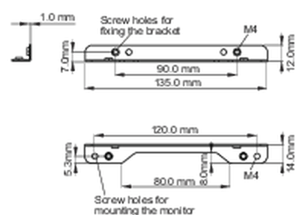

<Bracket A>