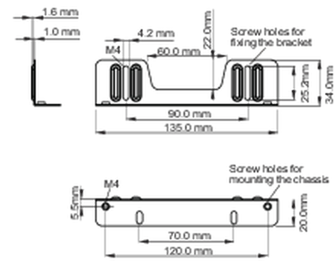

### 02 DIMENSIONS / WEIGHT

Box dimensions W x H x D

423 x 220 x 410mm

EAN code

4948570032532

■ ProLite TF1215MC

<Bracket A>

<Bracket B>