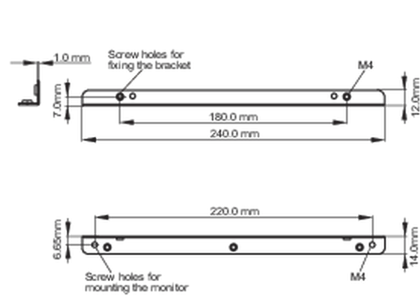

■ ProLite TF2215MC

<Bracket A>