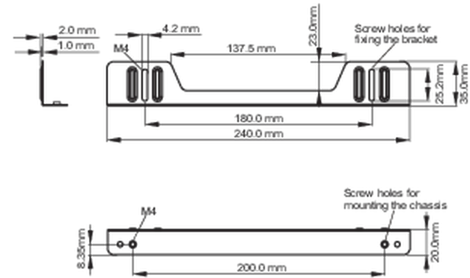

### 02 DIMENSIONS / WEIGHT

Box dimensions W x H x D

423 x 220 x 410mm

EAN code

4948570032532

■ ProLite TF1215MC

<Bracket A>

<Bracket B>