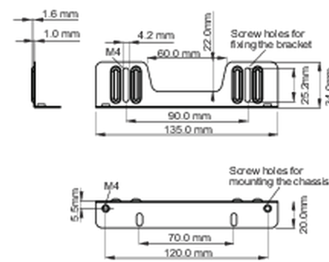

<Bracket B>