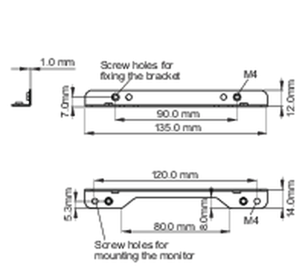

### 02 DIMENSIONS / WEIGHT

Box dimensions W x H x D

423 x 220 x 410mm

EAN code

4948570032532

■ ProLite TF1215MC

<Bracket A>

<Bracket B>