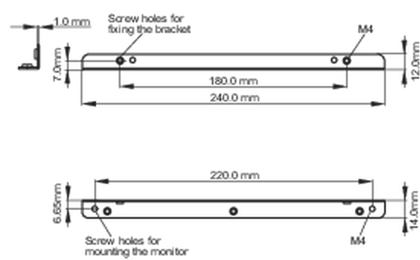

<Bracket A>