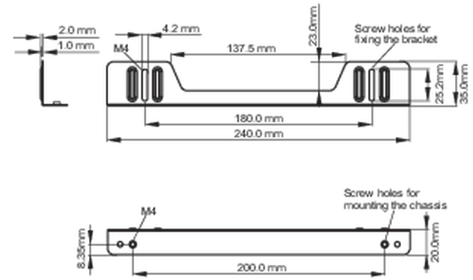

<Bracket B>

All trademarks and registered trademarks acknowledged. E & O E. Specification subject to change without notice. All LCD's comply with ISO-9241-307:2008 in connection with pixel defects.

© IIYAMA CORPORATION. ALL RIGHTS RESERVED