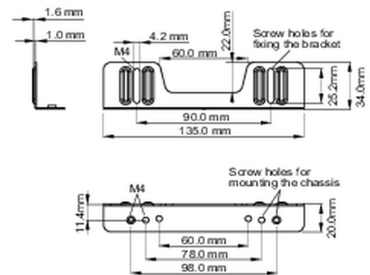

02 DIMENZIJE / TEŽINA

■ ProLite TF1015MC

<Bracket A>

<Bracket B>

■ ProLite TF1515MC / ProLite TF2415MC

<Bracket A>

<Bracket B>

All trademarks and registered trademarks acknowledged. E & O E. Specification subject to change without notice. All LCD's comply with ISO-9241-307:2008 in connection with pixel defects.