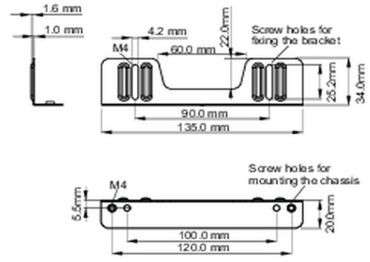

Mounting kit for built-in equipment

This solution is compatible for the following iiyama models: TF1015MC, TF1515MC, TF2415MC.

01 TECHNICAL SPECIFICATION

Type mounting bracket

■ ProLite TF1015MC

■ ProLite TF1515MC / ProLite TF2415MC

02 DIMENSIONS / WEIGHT

■ ProLite TF1015MC

<Bracket A>

<Bracket B>

■ ProLite TF1515MC / ProLite TF2415MC

<Bracket A>

<Bracket B>

All trademarks and registered trademarks acknowledged. E & O E. Specification subject to change without notice. All LCD's comply with ISO-9241-307:2008 in connection with pixel defects.