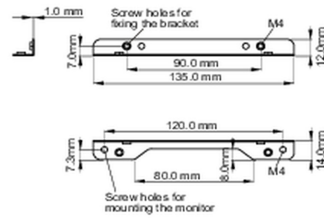

02 DIMENSIONS / WEIGHT

■ ProLite TF1015MC

<Bracket A>

<Bracket B>

■ ProLite TF1515MC / ProLite TF2415MC

<Bracket A>

<Bracket B>

All trademarks and registered trademarks acknowledged. E & O E. Specification subject to change without notice. All LCD's comply with ISO-9241-307:2008 in connection with pixel defects.