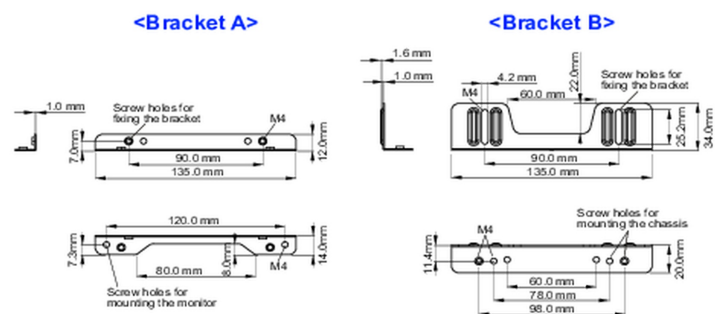

Mounting kit for built-in equipment

This solution is compatible for the following iiyama models: TF1015MC, TF1515MC, TF2415MC.

01 TECHNICAL SPECIFICATION

Type mounting bracket

■ ProLite TF1015MC

■ ProLite TF1515MC / ProLite TF2415MC

02 DIMENSIONS / WEIGHT

■ ProLite TF1015MC

<Bracket A>

<Bracket B>

■ ProLite TF1515MC / ProLite TF2415MC

<Bracket A>

<Bracket B>

All trademarks and registered trademarks acknowledged. E & O E. Specification subject to change without notice. All LCD's comply with ISO-9241-307:2008 in connection with pixel defects.