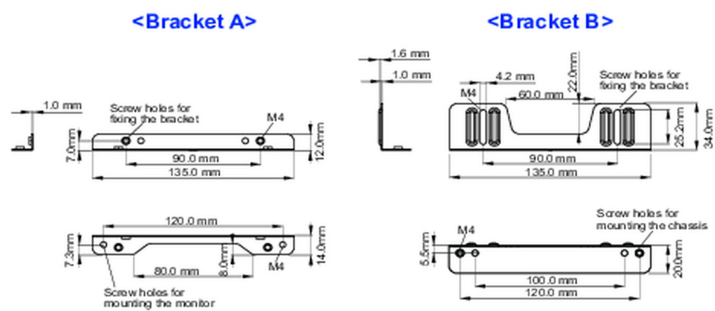

Mounting kit for built-in equipment

This solution is compatible for the following iiyama models: TF1015MC, TF1515MC, TF2415MC.

01 TECHNICAL SPECIFICATION

Type mounting bracket

■ ProLite TF1015MC

■ ProLite TF1515MC / ProLite TF2415MC

02 DIMENSIONS / WEIGHT

■ ProLite TF1015MC

<Bracket A>

<Bracket B>

■ ProLite TF1515MC / ProLite TF2415MC

<Bracket A>

<Bracket B>

All trademarks and registered trademarks acknowledged. E & O E. Specification subject to change without notice. All LCD's comply with ISO-9241-307:2008 in connection with pixel defects.