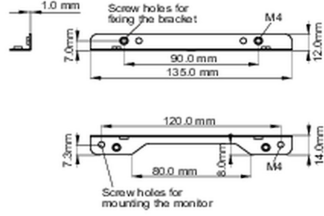

Mounting kit for built-in equipment

This solution is compatible for the following iiyama models: TF1015MC, TF1515MC, TF2415MC.

01 TECHNICAL SPECIFICATION

Type mounting bracket

■ ProLite TF1015MC

■ ProLite TF1515MC / ProLite TF2415MC

02 DIMENSIONS / WEIGHT

■ ProLite TF1015MC

<Bracket A>

<Bracket B>

■ ProLite TF1515MC / ProLite TF2415MC

<Bracket A>

<Bracket B>

All trademarks and registered trademarks acknowledged. E & O E. Specification subject to change without notice. All LCD's comply with ISO-9241-307:2008 in connection with pixel defects.