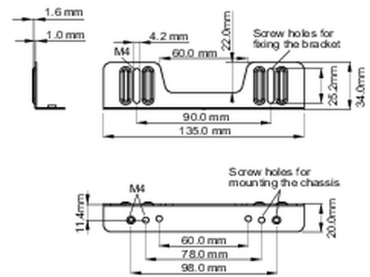

02 DIMENSIONS / WEIGHT

■ ProLite TF1015MC

<Bracket A>

<Bracket B>

■ ProLite TF1515MC / ProLite TF2415MC

<Bracket A>

<Bracket B>

All trademarks and registered trademarks acknowledged. E & O E. Specification subject to change without notice. All LCD's comply with ISO-9241-307:2008 in connection with pixel defects.