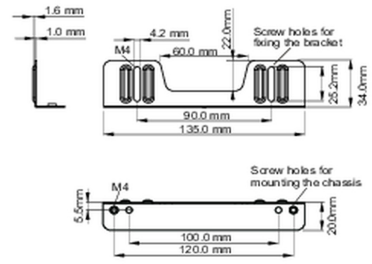

Mounting kit for built-in equipment

This solution is compatible for the following iiyama models: TF1015MC, TF1515MC, TF2415MC.

01 TECHNICAL SPECIFICATION

Type mounting bracket

■ ProLite TF1015MC

■ ProLite TF1515MC / ProLite TF2415MC

02 DIMENSIONS / WEIGHT

■ ProLite TF1015MC

<Bracket A>

<Bracket B>

■ ProLite TF1515MC / ProLite TF2415MC

<Bracket A>

<Bracket B>

All trademarks and registered trademarks acknowledged. E & O E. Specification subject to change without notice. All LCD's comply with ISO-9241-307:2008 in connection with pixel defects.