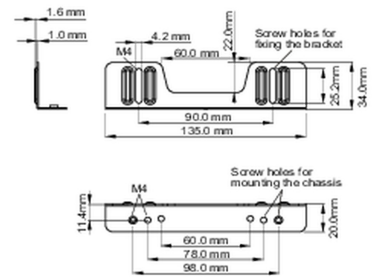

02 DIMENSIONS / WEIGHT

■ ProLite TF1015MC

<Bracket A>

<Bracket B>

■ ProLite TF1515MC / ProLite TF2415MC

<Bracket A>

<Bracket B>

All trademarks and registered trademarks acknowledged. E & O E. Specification subject to change without notice. All LCD's comply with ISO-9241-307:2008 in connection with pixel defects.