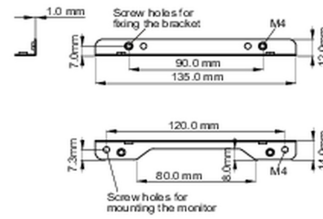

02 DIMENSIONS / WEIGHT

■ ProLite TF1015MC

<Bracket A>

<Bracket B>

■ ProLite TF1515MC / ProLite TF2415MC

<Bracket A>

<Bracket B>

All trademarks and registered trademarks acknowledged. E & O E. Specification subject to change without notice. All LCD's comply with ISO-9241-307:2008 in connection with pixel defects.