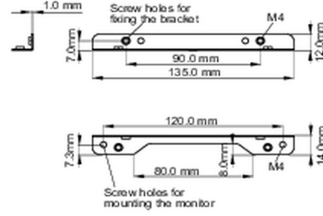

Mounting kit for built-in equipment

This solution is compatible for the following iiyama models: TF1015MC, TF1515MC, TF2415MC.

01 TECHNICAL SPECIFICATION

Type mounting bracket

■ ProLite TF1015MC

■ ProLite TF1515MC / ProLite TF2415MC

02 DIMENSIONS / WEIGHT

■ ProLite TF1015MC

<Bracket A>

<Bracket B>

■ ProLite TF1515MC / ProLite TF2415MC

<Bracket A>

<Bracket B>

All trademarks and registered trademarks acknowledged. E & O E. Specification subject to change without notice. All LCD's comply with ISO-9241-307:2008 in connection with pixel defects.