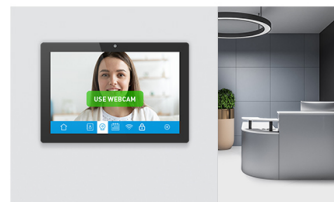

Built-in webcam & speakers

Making the screen a perfect solution for semi or fully automated reception solutions allowing businesses to track and manage visitor traffic at the front desk lobby without compromising on the safety and security of your staff, visitors and company assets.