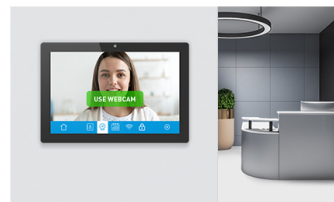

10.1” PCAP 10pt touch screen with Android and Power over Ethernet Technology

The ProLite TW1023ASC-B1P touch panel PC is a perfect choice for high-use environments such as retail, interactive POS, information desks or hospitality applications. Thanks to the pre-installed Android operating system, it is possible to easily customize the monitor by installing applications directly to it.

The Power over Ethernet technology (POE) allows to provide both data connection and power by a single cable, simplifying all installations. This monitor can operate in landscape, portrait or face-up orientation. Together with the built-in camera, microphone and speakers it offers limitless, interactive installation possibilities.

Built-in webcam, microphone & speakers

Making the screen a perfect solution for semi or fully automated reception solutions allowing businesses to track and manage visitor traffic at the front desk lobby without compromising on the safety and security of your staff, visitors and company assets.

01 DISPLAY CHARACTERISTICS

Design	Edge to edge glass
Diagonal	10.1", 25.5cm
Panel	IPS Panel Technology, LED
Native resolution	1280 x 800 (1 megapixel HD)
Aspect ratio	16:10
Panel brightness	450 cd/m ²
Brightness	385 cd/m ² with touch
Light transmittance	85%
Static contrast	1000:1 with touch
Response time (GTG)	25ms
Viewing zone	horizontal/vertical: 160°/160°, right/left: 80°/80°, up/down: 80°/80°
Colour support	16.7mln 8bit
Viewable area W x H	216.6 x 135.4mm, 8.5 x 5.3"
Pixel pitch	0.1692mm
Bezel colour and finish	black, matte