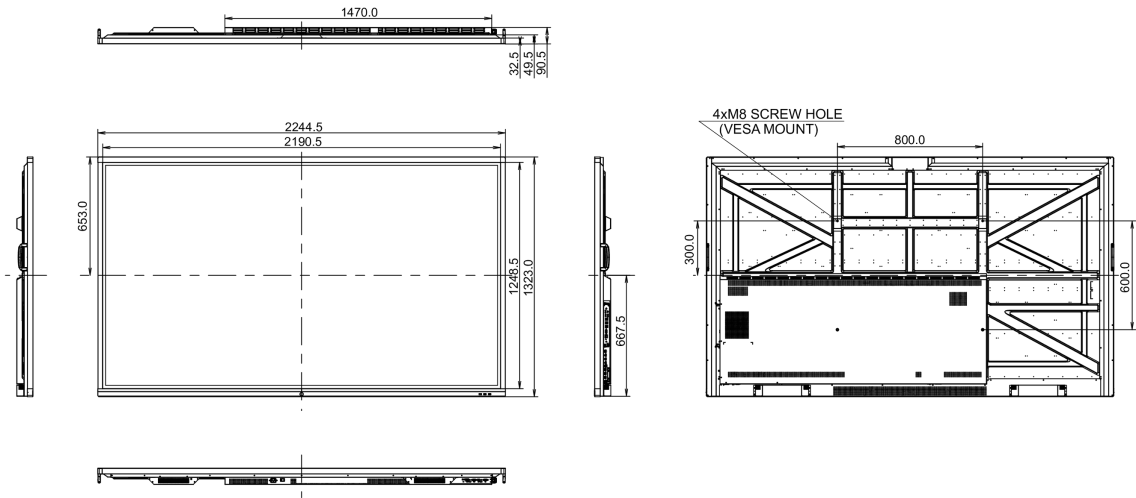

09 SUSTAINABILITY

Regulations	CB, CE, TÜV-Bauart, EAC, RoHS support, ErP, WEEE, REACH
REACH SVHC	above 0.1%: Lead

10 DIMENSIONS / WEIGHT

Product dimensions W x H x D	2244.7 x 1323 x 90.5mm
Box dimensions W x H x D	2483 x 1493 x 376mm
Weight (without box)	101.5kg
Weight (with box)	138.75kg
EAN code	4948570117772