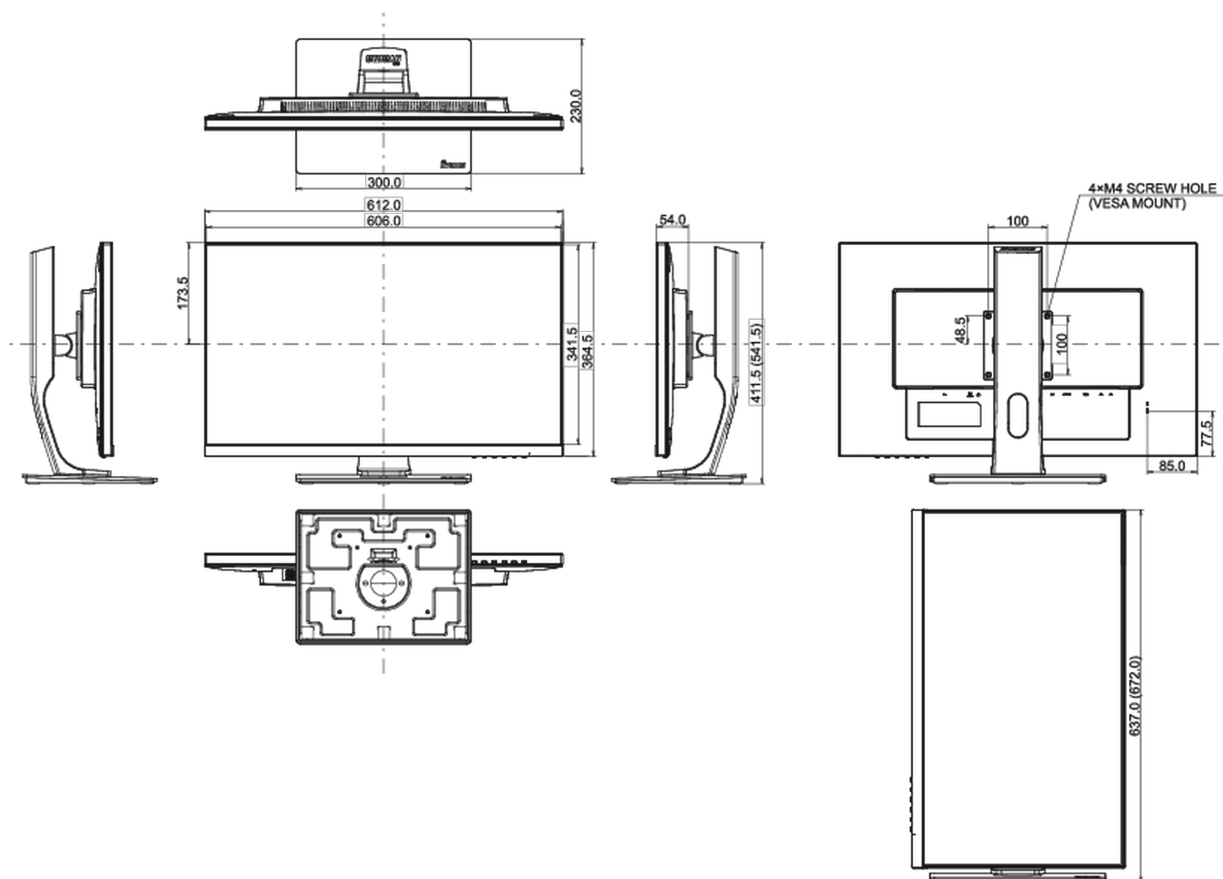

Dimenzije proizvoda Š x V x D 612 x 411.5 (541.5) x 230mm

Težina (bez kutije) 7.1kg

EAN kod 4948570117666

All trademarks and registered trademarks acknowledged. E & O E. Specification subject to change without notice. All LCD's comply with ISO-9241-307:2008 in connection with pixel defects.