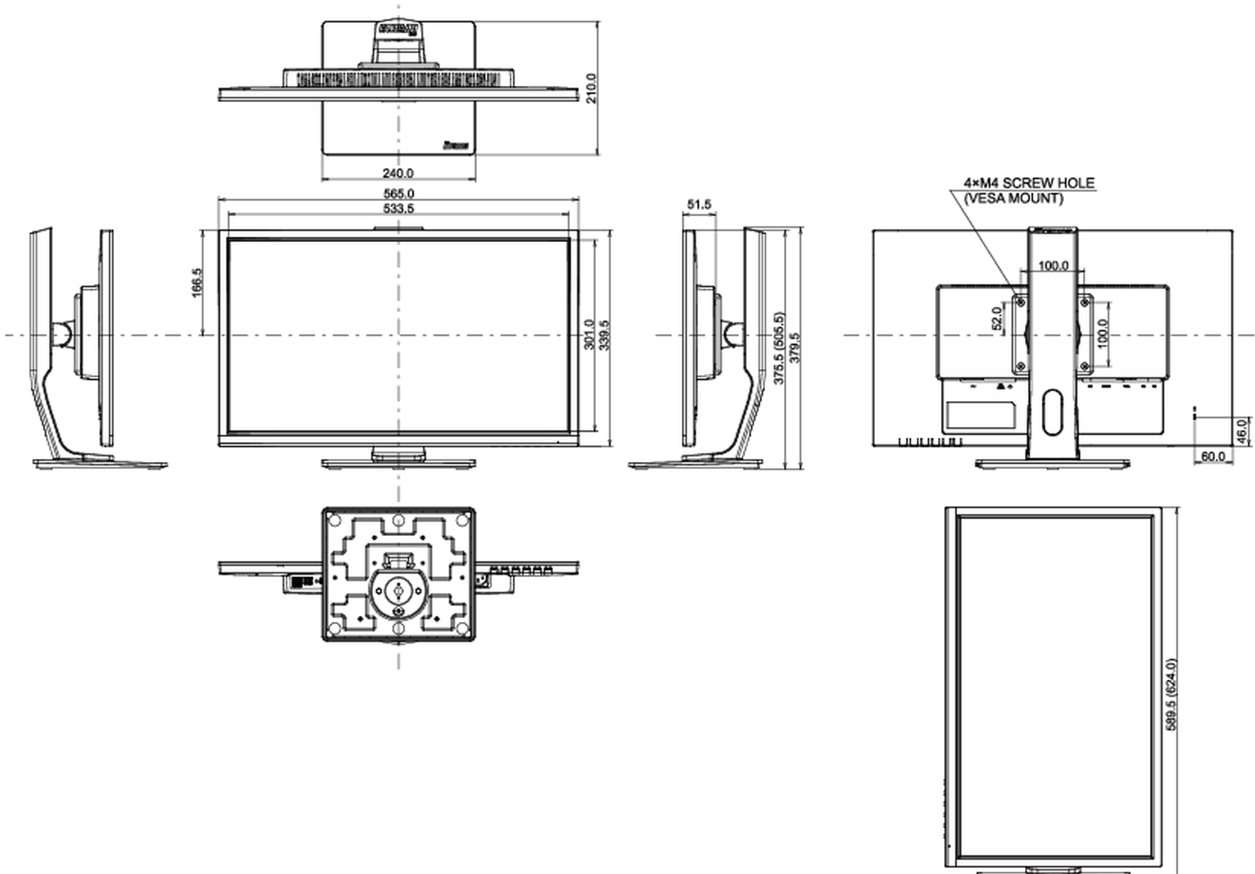

## 08 MÉRETEK / SÚLY

Termék méretei Sz x H x M

565.5 x 375.5 (505.5) x 210mm

Súly (doboz nélkül)

5.1kg

EAN kód

4948570117376

*All trademarks and registered trademarks acknowledged. E & O E. Specification subject to change without notice. All LCD's comply with ISO-9241-307:2008 in connection with pixel defects.*