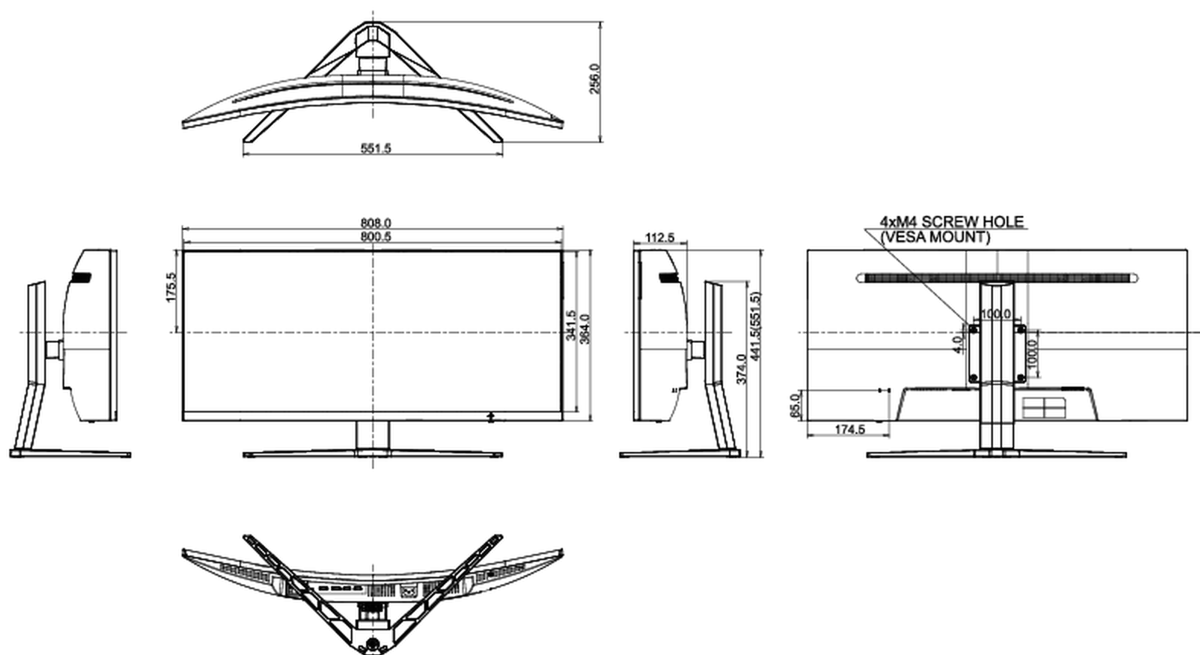

## 04 MECHANICAL

Display position adjustments	height, tilt
Height adjustment	110mm
Tilt angle	20° up; 5° down
VESA mounting	100 x 100mm

## 08 DIMENSIONS / WEIGHT

Product dimensions W x H x D	808 x 441.5 (551.5) x 256mm
Box dimensions W x H x D	909 x 505 x 282mm
Weight (without box)	10.9kg
Weight (without stand)	6kg
EAN code	4948570117406