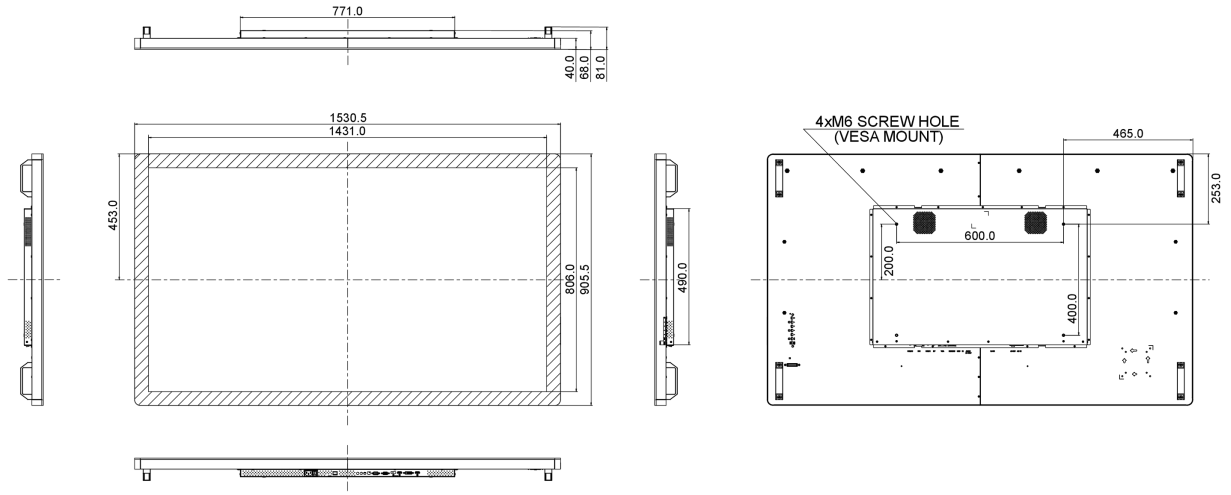

## 10 DIMENZIJE / TEŽINA

Dimenzije proizvoda Š x V x D	1530.5 x 905.5 x 68.0mm
Dimenzije kutije Š x V x D	1670 x 1020 x 310mm

Težina (bez kutije)	59.8kg
Težina (sa kutijom)	69kg
EAN kod	4948570117260

All trademarks and registered trademarks acknowledged. E & O E. Specification subject to change without notice. All LCD's comply with ISO-9241-307:2008 in connection with pixel defects.