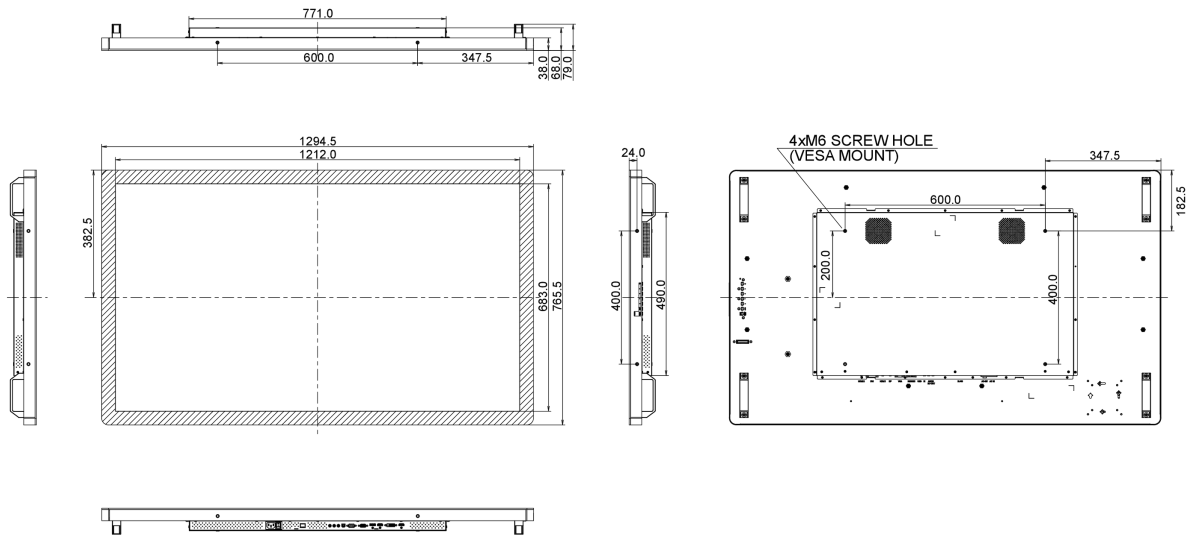

## 10 DIMENZIJE / TEŽINA

Dimenzije proizvoda Š x V x D	1294.5 x 765.5 x 68mm
Dimenzije kutije Š x V x D	1400 x 930 x 245mm
Težina (bez kutije)	41kg

Težina (sa kutijom)

47.5kg

EAN kod

4948570117253

All trademarks and registered trademarks acknowledged. E & O E. Specification subject to change without notice. All LCD's comply with ISO-9241-307:2008 in connection with pixel defects.