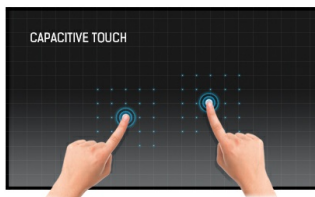

### Open Frame PCAP 30 point touch screen with AG coating equipped with a foam seal finish for seamless integration

The ProLite TF3215MC-B1AG (31.5 inch) uses PCAP touch technology and is built into an eye-catching bezel with edge-to-edge anti-glare coated glass drastically reducing ambient reflections in high-brightness environments without compromising the sharpness and clarity of the image. The rugged bezel equipped with a foam seal finish supports seamless integration into kiosks and provides IP65 rating resulting in dust and water resistance from the front making it perfect for high use public facing applications. Landscape and portrait orientation ensures flexible mounting possibilities in almost any installation. The TF3215MC-B1AG is the ideal solution for kiosk integrators, industrial environments, control rooms and interactive multimedia.