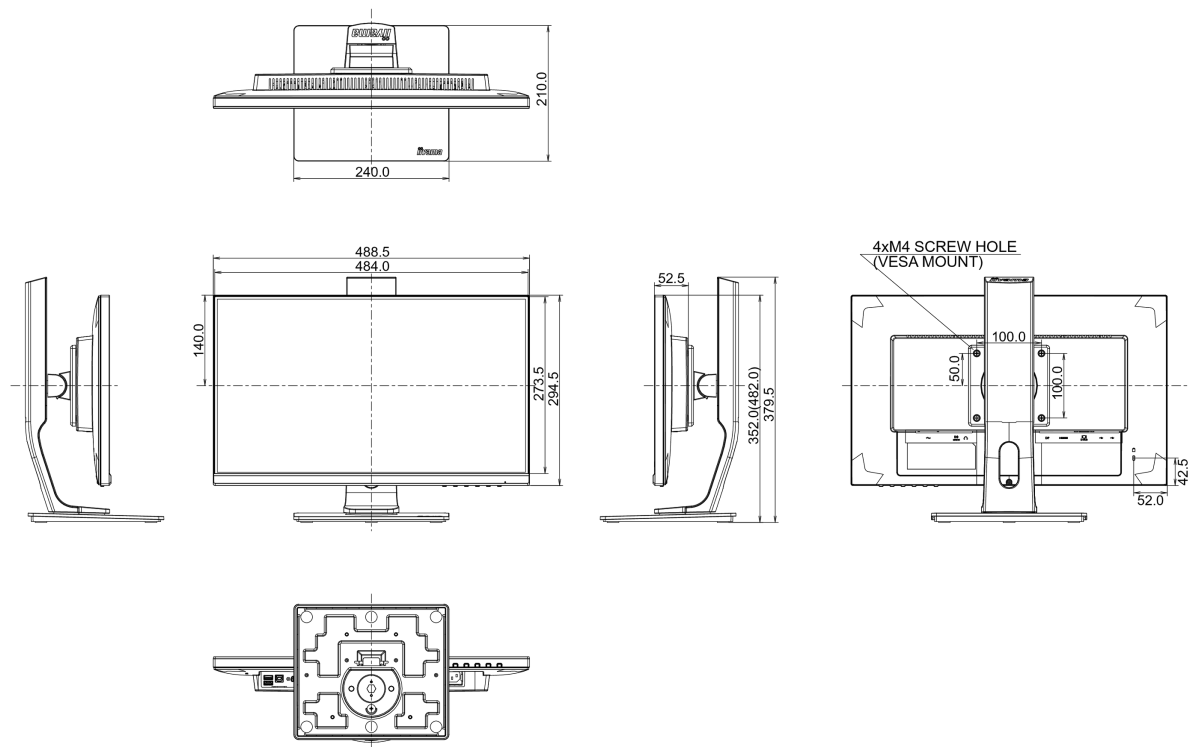

## 08 DIMENZIJE / TEŽINA

Dimenzije proizvoda Š x V x D	488.5 x 352 (482) x 210mm
Težina (bez kutije)	4.7kg
EAN kod	4948570117338

*All trademarks and registered trademarks acknowledged. E & O E. Specification subject to change without notice. All LCD's comply with ISO-9241-307:2008 in connection with pixel defects.*