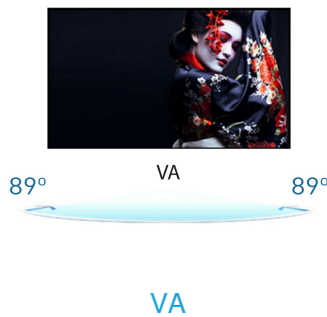

VA panel technology offers higher contrast, darker blacks and much better viewing angles than standard TN technology. The screen will look good no matter what angle you look at it.