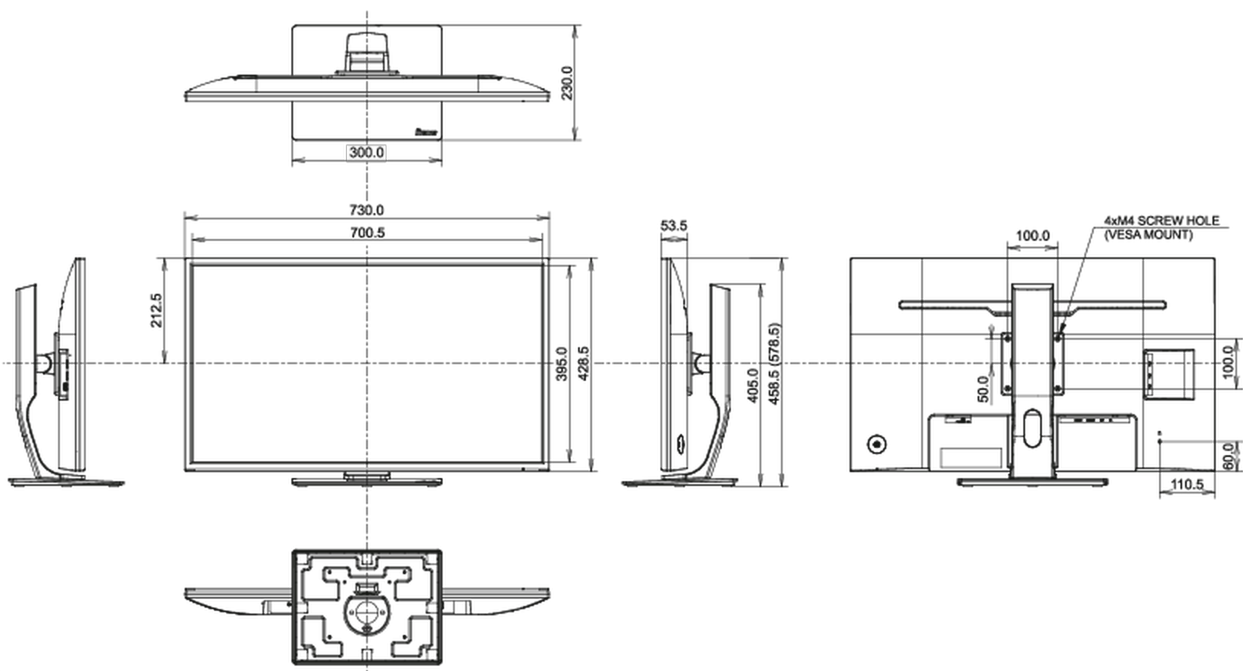

Storage temperature range

- 20°C - 60°C

05 ACCESSORIES INCLUDED

Cables

power, USB, HDMI, DP

Other

quick start guide, safety guide

06 POWER MANAGEMENT

Power supply unit

internal

Power supply

AC 100 - 240V, 50/60Hz

Power usage

47W typical, 0.5W stand by, 0.5W off mode

07 SUSTAINABILITY

Regulations

CE, TÜV-Bauart, EAC, VCCI-B, PSE, RoHS support, ErP, WEEE, EPEAT, REACH, UKCA

Energy efficiency class (Regulation (EU) 2017/1369)

G

REACH SVHC

above 0.1%: Lead

08 DIMENSIONS / WEIGHT

Product dimensions W x H x D

730 x 458.5 (578.5) x 230mm

Box dimensions W x H x D

810 x 215 x 509mm

Weight (without box)

8.9kg

Weight (without stand)

6.2kg

EAN code

4948570116966