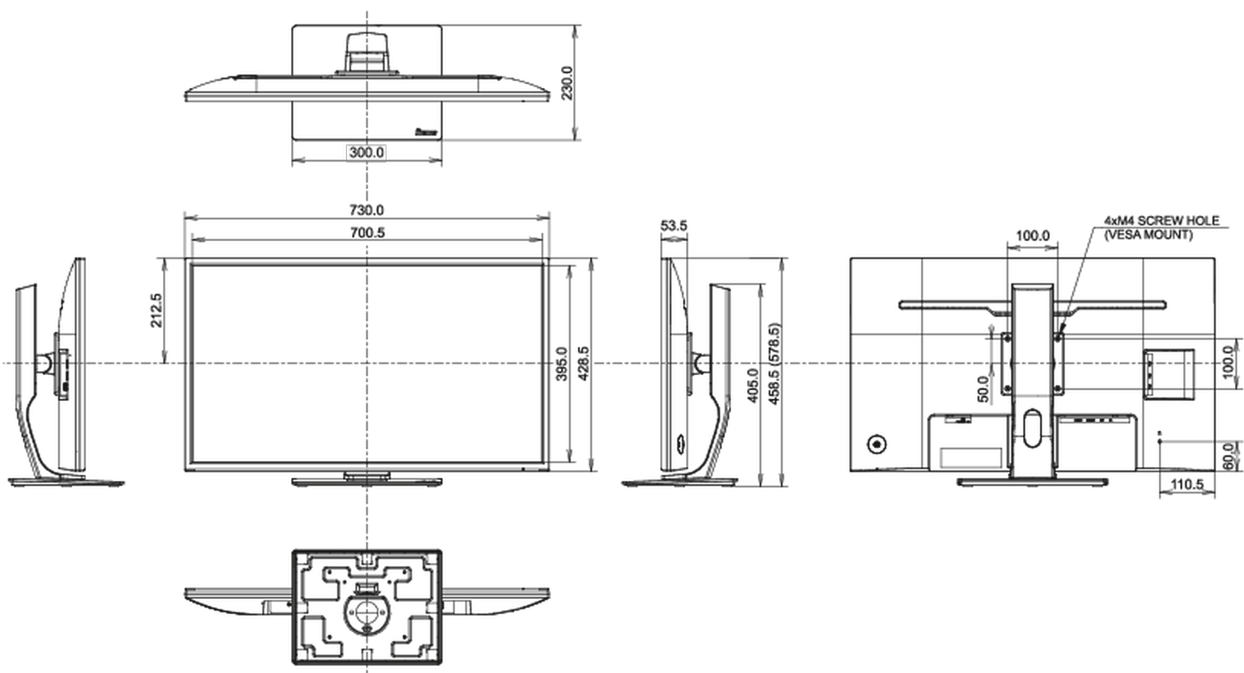

Storage temperature range

- 20°C - 60°C

05 ACCESSORIES INCLUDED

Cables

power, USB, HDMI, DP

Other

quick start guide, safety guide

06 POWER MANAGEMENT

Power supply unit

internal

Power supply

AC 100 - 240V, 50/60Hz

Power usage

47W typical, 0.5W stand by, 0.5W off mode

07 SUSTAINABILITY

Regulations

CE, TÜV-Bauart, EAC, VCCI-B, PSE, RoHS support, ErP, WEEE, EPEAT, REACH, UKCA

Energy efficiency class (Regulation (EU) 2017/1369)

G

REACH SVHC

above 0.1%: Lead

08 DIMENSIONS / WEIGHT

Product dimensions W x H x D

730 x 458.5 (578.5) x 230mm

Box dimensions W x H x D

810 x 215 x 509mm

Weight (without box)

8.9kg

Weight (without stand)

6.2kg

EAN code

4948570116966