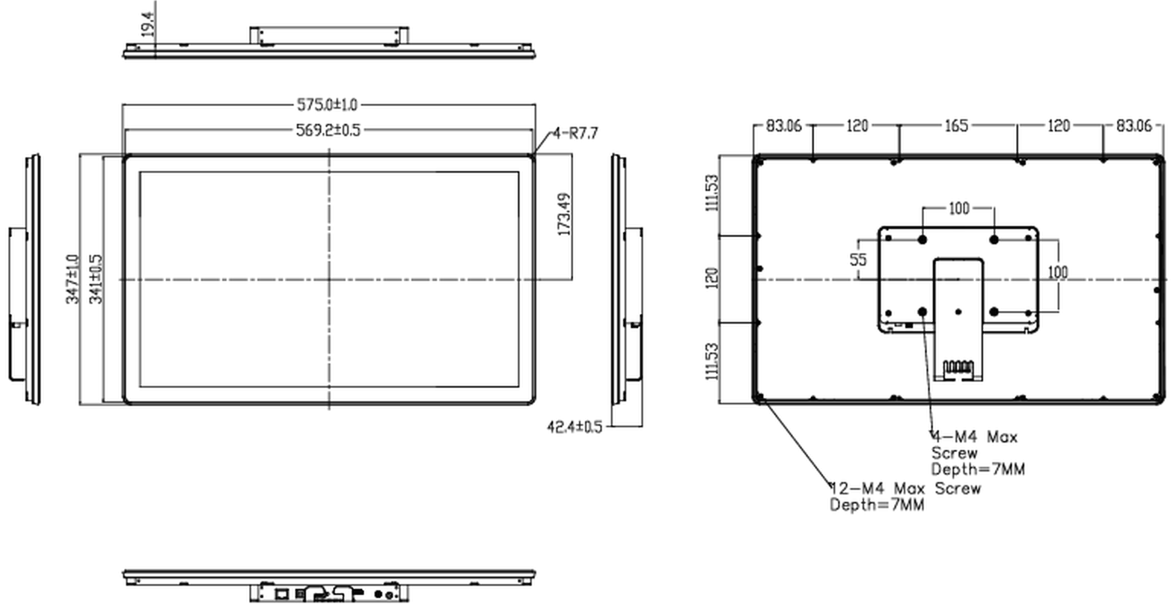

## 09 ÖLÇÜLER / AĞIRLIK

Ürün boyutları G x Y x D 575 x 347 x 42.5mm

Ağırlık (kutu hariç) 5.8kg

EAN kodu 4948570116775

iiyama - TF2415MC-B2

All trademarks and registered trademarks acknowledged. E & O E. Specification subject to change without notice. All LCD's comply with ISO-9241-307:2008 in connection with pixel defects.