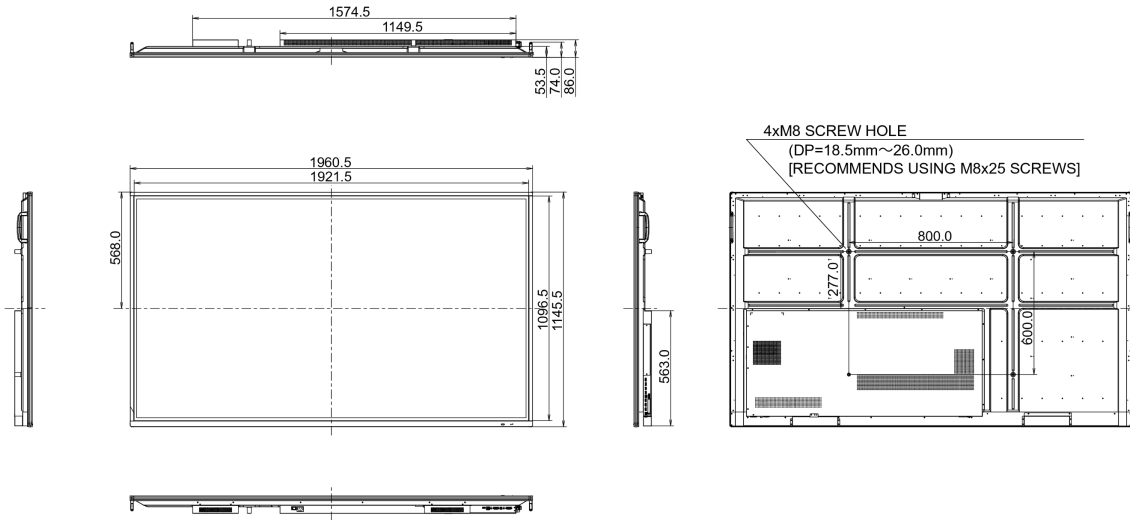

Težina (sa kutijom)

91kg

EAN kod

4948570117031

All trademarks and registered trademarks acknowledged. E & O E. Specification subject to change without notice. All LCD's comply with ISO-9241-307:2008 in connection with pixel defects.

© IIYAMA CORPORATION. ALL RIGHTS RESERVED