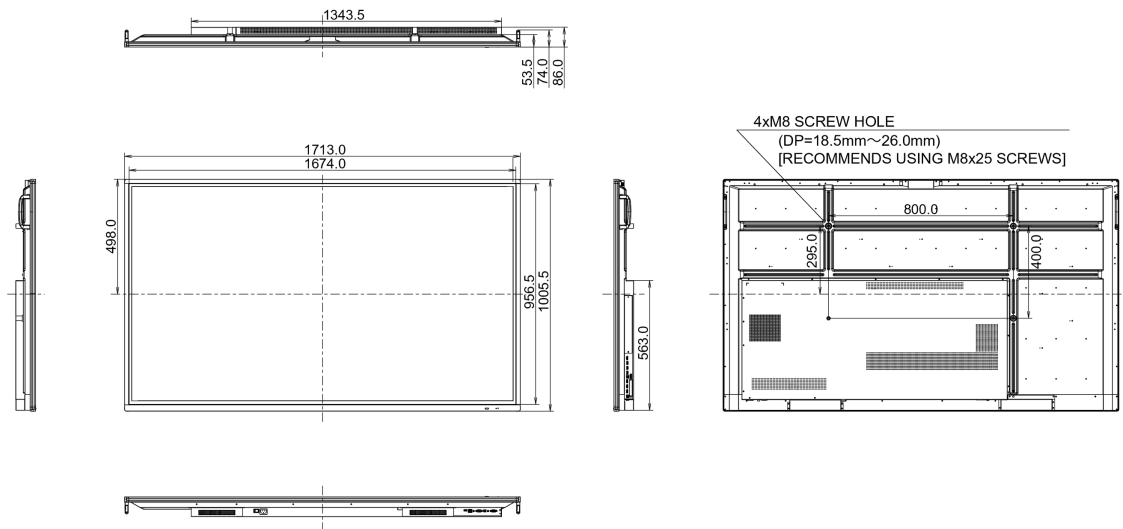

09 SUSTAINABILITY

Regulations	CB, CE, TÜV-Bauart, RoHS support, ErP, WEEE, CU, REACH
REACH SVHC	above 0.1%: Lead

10 DIMENSIONS / WEIGHT

Product dimensions W x H x D	1713 x 1006 x 86mm
Box dimensions W x H x D	1930 x 1140 x 280mm
Weight (without box)	52.2kg
Weight (with box)	69kg
EAN code	4948570117024