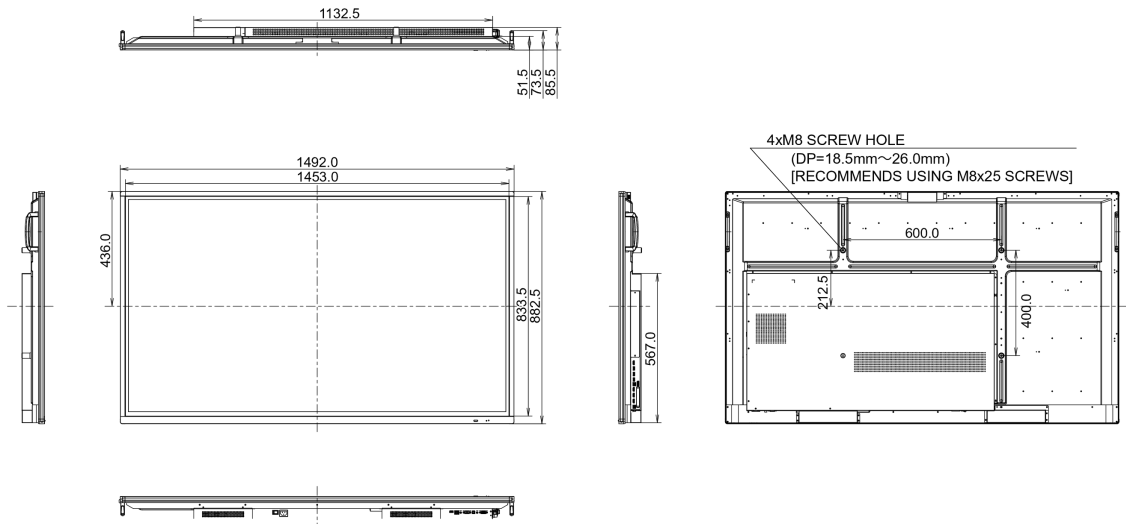

Dimenzije proizvoda Š x V x D 1492 x 882 x 86mm

Dimenzije kutije Š x V x D 1697 x 1005 x 220mm

Težina (bez kutije) 38.3kg

Težina (sa kutijom) 50kg

EAN kod 4948570117017

All trademarks and registered trademarks acknowledged. E & O E. Specification subject to change without notice. All LCD's comply with ISO-9241-307:2008 in connection with pixel defects.

© IYAMA CORPORATION. ALL RIGHTS RESERVED