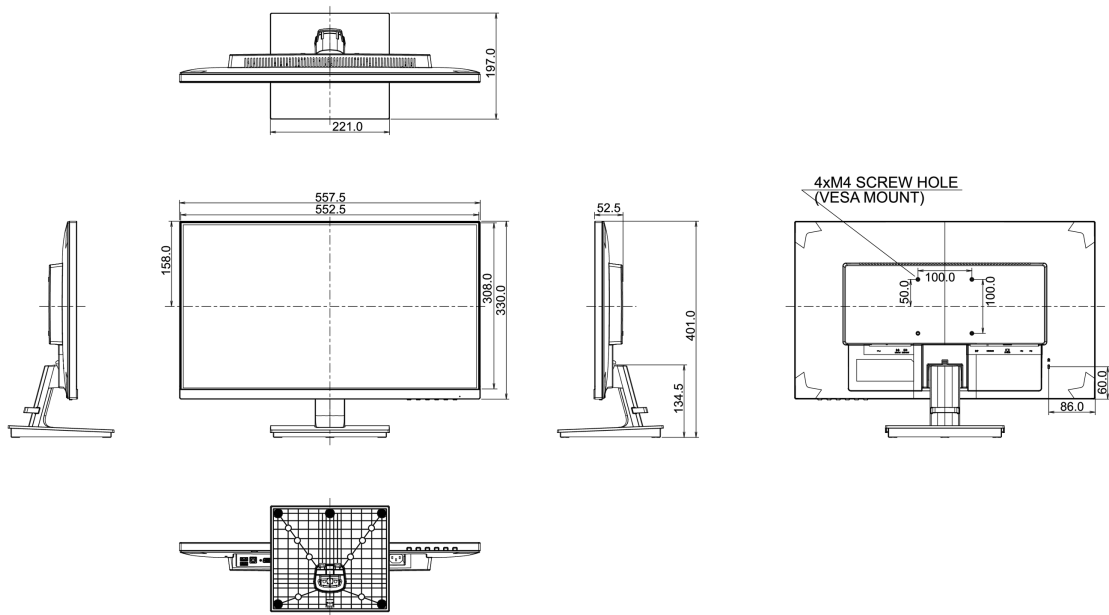

## 08 DIMENSIONS / WEIGHT

|                              |                     |
|------------------------------|---------------------|
| Product dimensions W x H x D | 557.5 x 401 x 197mm |
| Weight (without box)         | 4kg                 |
| EAN code                     | 4948570115440       |