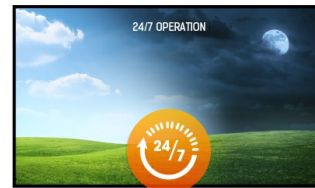

24/7

24/7 displeje jsou určeny pro nepřetržitý provoz.