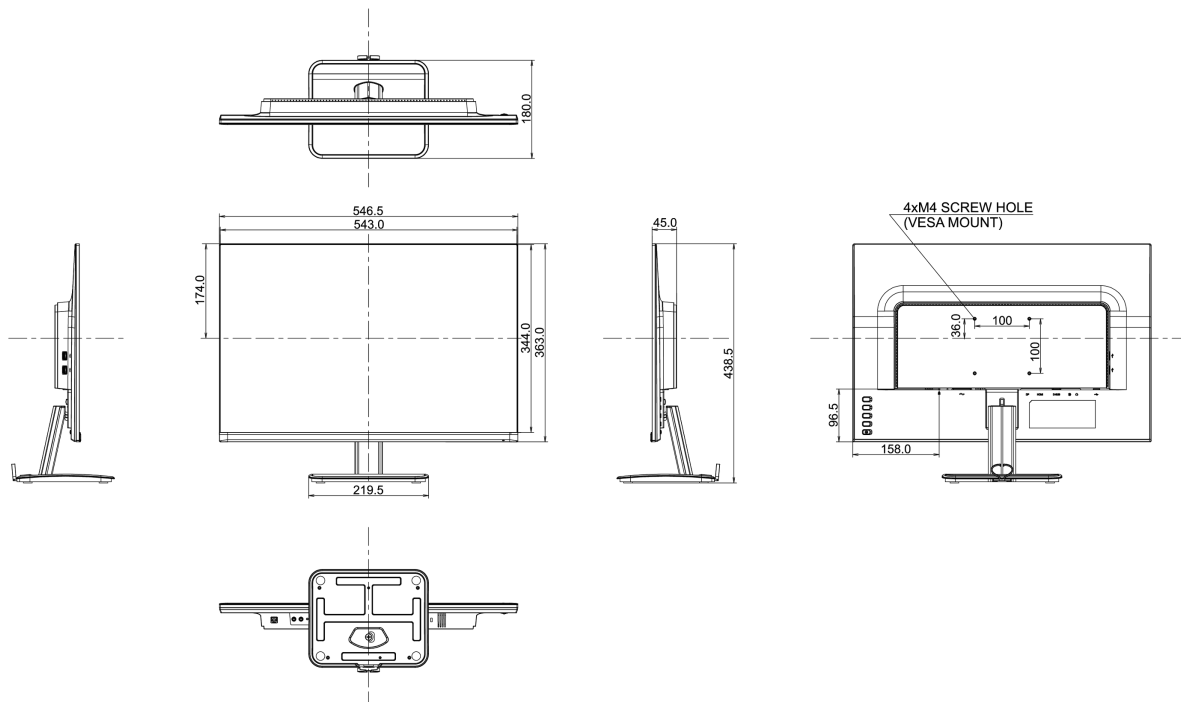

## 08 DIMENSIONES / PESO

**Producto dimensiones W x H x D** 546.5 x 438.5 x 180mm

**Peso (sin caja)** 3.9kg

**Código EAN** 4948570116720

XI2595WSU

All trademarks and registered trademarks acknowledged. E & O E. Specification subject to change without notice. All LCD's comply with ISO-9241-307:2008 in connection with pixel defects.