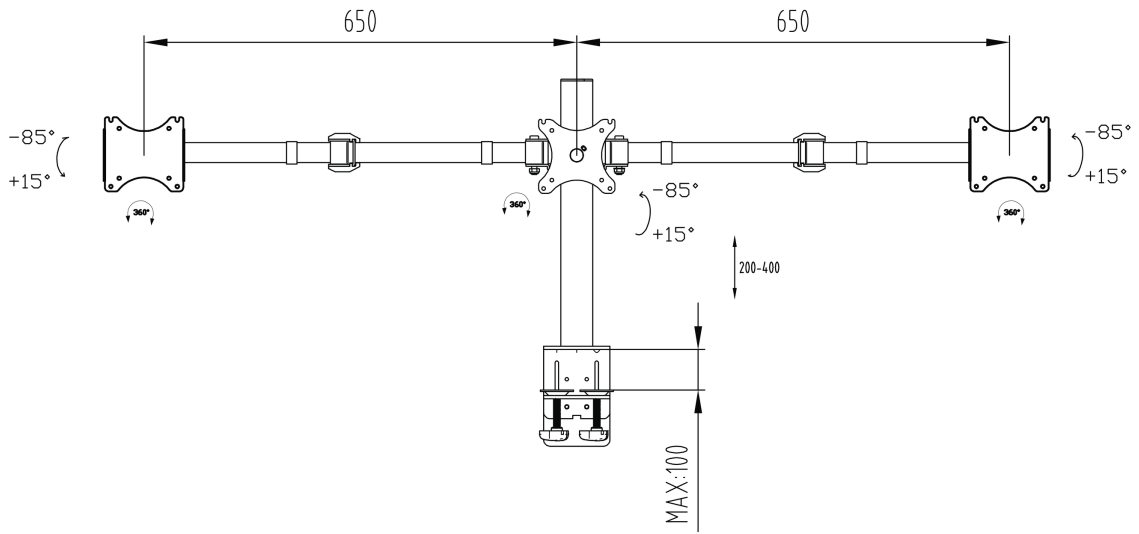

### Simple and functional triple desktop arm

The Iiyama DS1003C-B1 is a desk mount for three flat screens up to 27". Thanks to the arm you can create a triple monitor setup even if your desk space is very limited, and the cable management system helps to keep your workplace tidy. Broad adjustment capabilities, including tilt, height and rotation, the arm offers, allow you to easily adjust the position of the screens to your preferences assuring comfortable and healthy body posture.

#### 01 TECHNIKAI PARAMÉTEREK

Típus	desk mount for desktop monitor
Képernyők száma	3
Asztali állvány	desk clamp or desk grommet
Képernyő mérete	10" - 27"
Magasság beállítása	200 - 400mm
Képernyő elforgatása	PIVOT 90°
Maximális teherbírás	10kg / monitor
VESA minimum	75 x 75mm
VESA maximum	100 x 100mm

02 MÉRETEK / SÚLY

EAN kód

4948570032273

All trademarks and registered trademarks acknowledged. E & O E. Specification subject to change without notice. All LCD's comply with ISO-9241-307:2008 in connection with pixel defects.