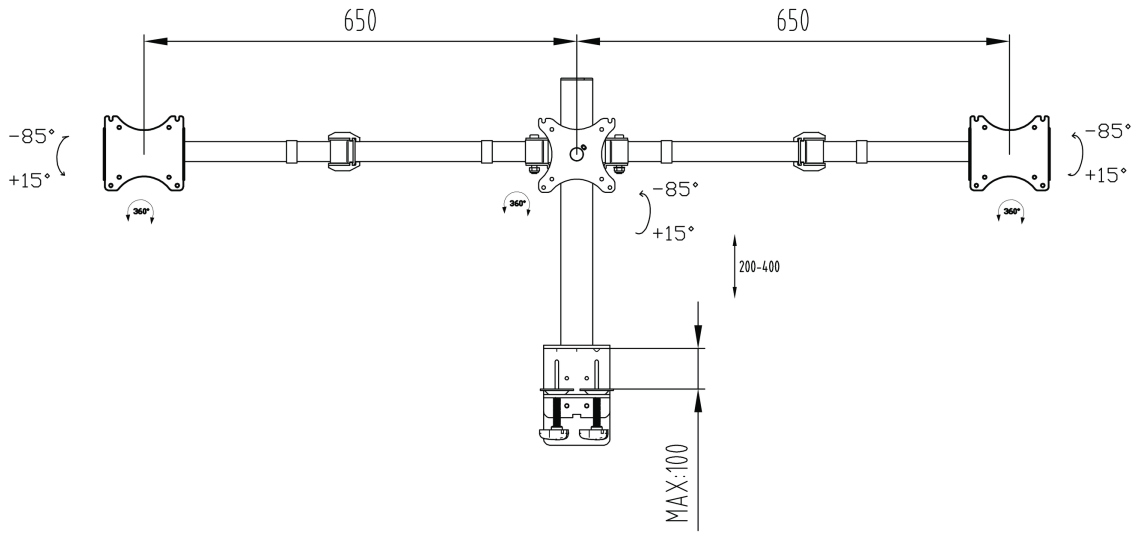

### Simple and functional triple desktop arm

The Iiyama DS1003C-B1 is a desk mount for three flat screens up to 27". Thanks to the arm you can create a triple monitor setup even if your desk space is very limited, and the cable management system helps to keep your workplace tidy. Broad adjustment capabilities, including tilt, height and rotation, the arm offers, allow you to easily adjust the position of the screens to your preferences assuring comfortable and healthy body posture.

#### 01 TECHNIKAI PARAMÉTEREK

Típus	desk mount for desktop monitor
Képernyők száma	3
Asztali állvány	desk clamp or desk grommet
Képernyő mérete	10" - 27"
Magasság beállítása	200 - 400mm
Képernyő elforgatása	PIVOT 90°
Maximális teherbírás	10kg / monitor
VESA minimum	75 x 75mm
VESA maximum	100 x 100mm

02 MÉRETEK / SÚLY

EAN kód

4948570032273

All trademarks and registered trademarks acknowledged. E & O E. Specification subject to change without notice. All LCD's comply with ISO-9241-307:2008 in connection with pixel defects.