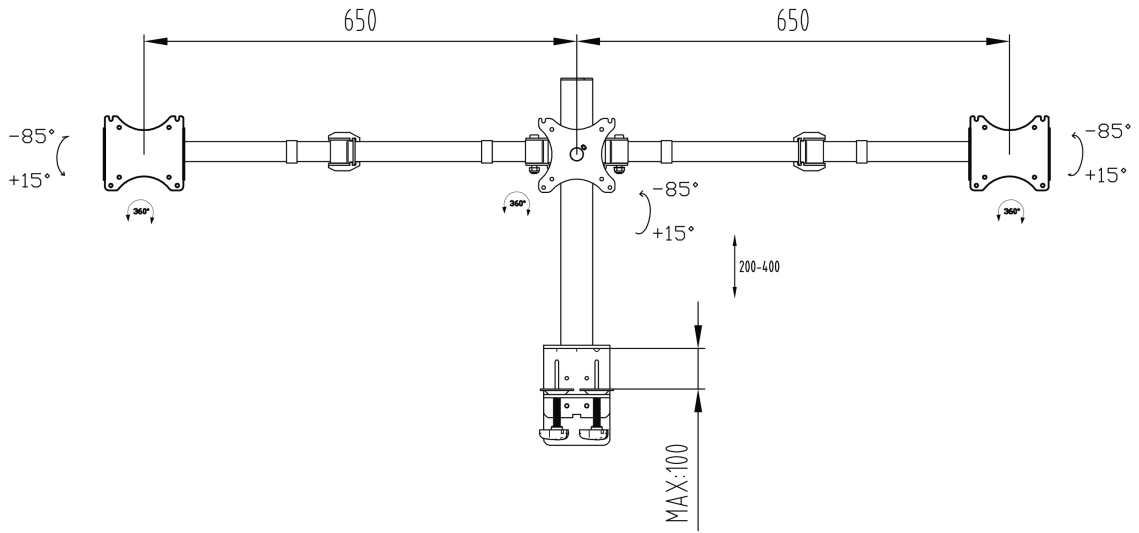

### Simple and functional triple monitor arm

The iiyama DS1003C-B1 is a desk mount for three flat screens up to 27". Thanks to the arm you can create a triple monitor setup even if your desk space is very limited, and the cable management system helps to keep your workplace tidy. Broad adjustment capabilities, including tilt, height and rotation, the arm offers you to easily adjust the position of the screens to your preferences assuring a comfortable and ergonomic workspace.

#### 01 TECHNICAL SPECIFICATION

Type	desk mount for desktop monitor
Number of screens	3
Desk monut	desk clamp or desk grommet
Screen size	10" - 27"
Height adjustment	200 - 400mm
Screen rotation	PIVOT 90°
Max weight capacity	10kg / monitor
VESA minimum	75 x 75mm
VESA maximum	100 x 100mm

02 DIMENSIONS / WEIGHT

EAN code

4948570032273

All trademarks and registered trademarks acknowledged. E & O E. Specification subject to change without notice. All LCD's comply with ISO-9241-307:2008 in connection with pixel defects.