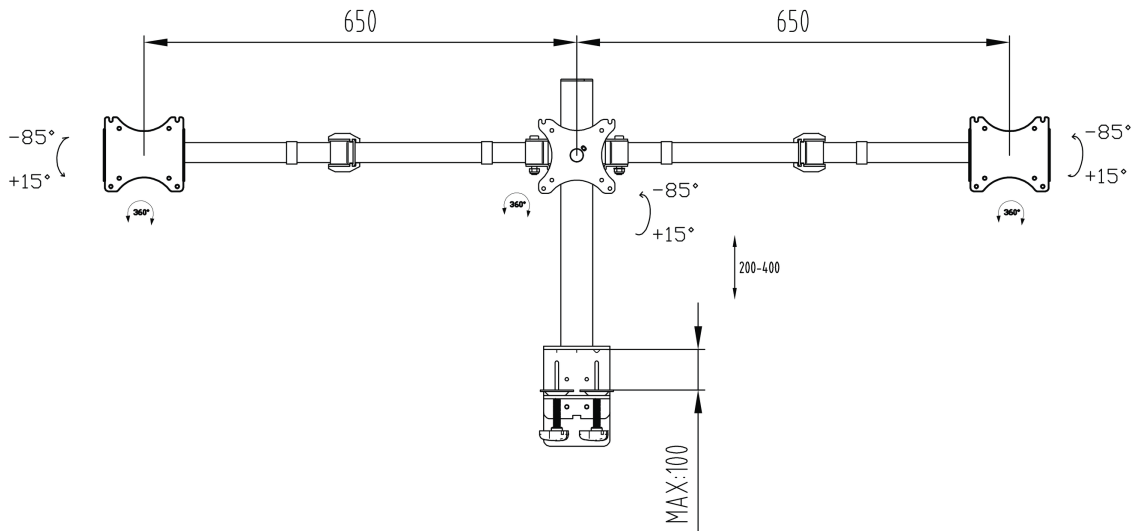

### Simple and functional triple monitor arm

The iiyama DS1003C-B1 is a desk mount for three flat screens up to 27". Thanks to the arm you can create a triple monitor setup even if your desk space is very limited, and the cable management system helps to keep your workplace tidy. Broad adjustment capabilities, including tilt, height and rotation, the arm offers you to easily adjust the position of the screens to your preferences assuring a comfortable and ergonomic workspace.

#### 01 TECHNICAL SPECIFICATION

Type	desk mount for desktop monitor
Number of screens	3
Desk monut	desk clamp or desk grommet
Screen size	10" - 27"
Height adjustment	200 - 400mm
Screen rotation	PIVOT 90°
Max weight capacity	10kg / monitor
VESA minimum	75 x 75mm
VESA maximum	100 x 100mm

02 DIMENSIONS / WEIGHT

EAN code

4948570032273

All trademarks and registered trademarks acknowledged. E & O E. Specification subject to change without notice. All LCD's comply with ISO-9241-307:2008 in connection with pixel defects.