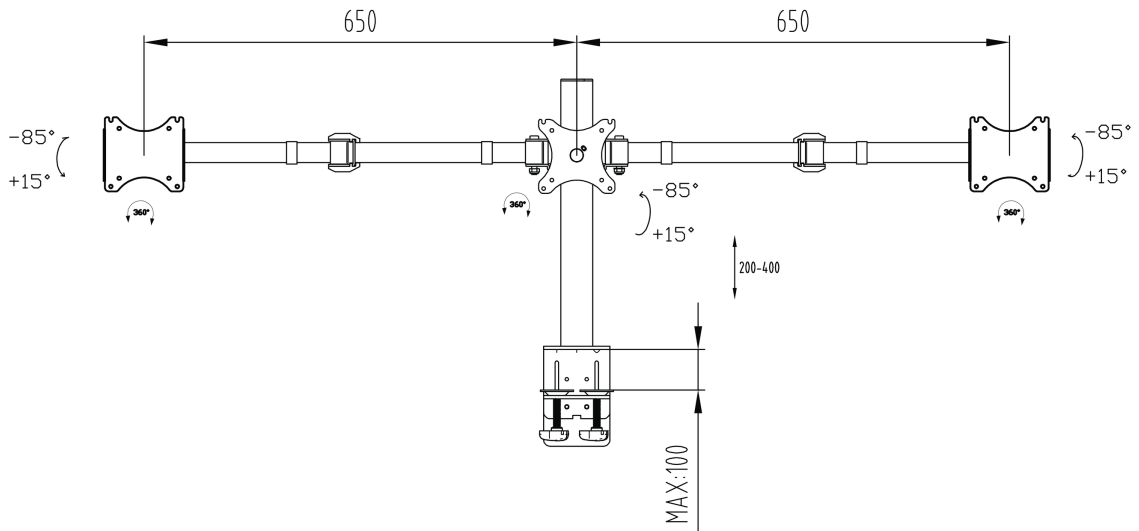

Simple and functional dual desktop arm

The iiyama DS1003C-B1 is a desk mount for three flat screens up to 27". Thanks to the arm you can create a triple monitor setup even if your desk space is very limited, and the cable management system helps to keep your workplace tidy. Broad adjustment capabilities, including tilt, height and rotation, the arm offers, allow you to easily adjust the position of the screens to your preferences assuring comfortable and healthy body posture.

01 ESPECIFICACIÓN TÉCNICA

Tipo	desk mount for desktop monitor
Número de pantallas	3
Soporte de escritorio	desk clamp or desk grommet
Tamaño de pantalla	10" - 27"
Ajuste de altura	200 - 400mm
Rotación de pantalla	PIVOT 90°
Peso máximo	10kg / monitor
VESA minimum	75 x 75mm
VESA maximum	100 x 100mm

02 DIMENSIONES / PESO

Código EAN

4948570032273

All trademarks and registered trademarks acknowledged. E & O E. Specification subject to change without notice. All LCD's comply with ISO-9241-307:2008 in connection with pixel defects.