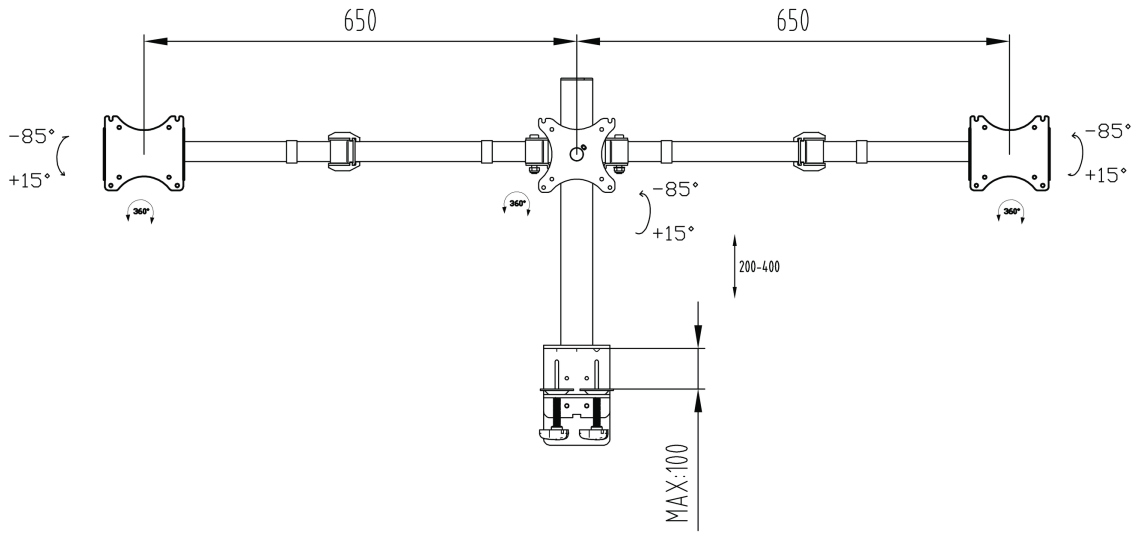

Simple and functional dual desktop arm

The iiyama DS1003C-B1 is a desk mount for three flat screens up to 27". Thanks to the arm you can create a triple monitor setup even if your desk space is very limited, and the cable management system helps to keep your workplace tidy. Broad adjustment capabilities, including tilt, height and rotation, the arm offers, allow you to easily adjust the position of the screens to your preferences assuring comfortable and healthy body posture.

01 ESPECIFICACIÓN TÉCNICA

Tipo	desk mount for desktop monitor
Número de pantallas	3
Soporte de escritorio	desk clamp or desk grommet
Tamaño de pantalla	10" - 27"
Ajuste de altura	200 - 400mm
Rotación de pantalla	PIVOT 90°
Peso máximo	10kg / monitor
VESA minimum	75 x 75mm
VESA maximum	100 x 100mm

02 DIMENSIONES / PESO

Código EAN

4948570032273

All trademarks and registered trademarks acknowledged. E & O E. Specification subject to change without notice. All LCD's comply with ISO-9241-307:2008 in connection with pixel defects.