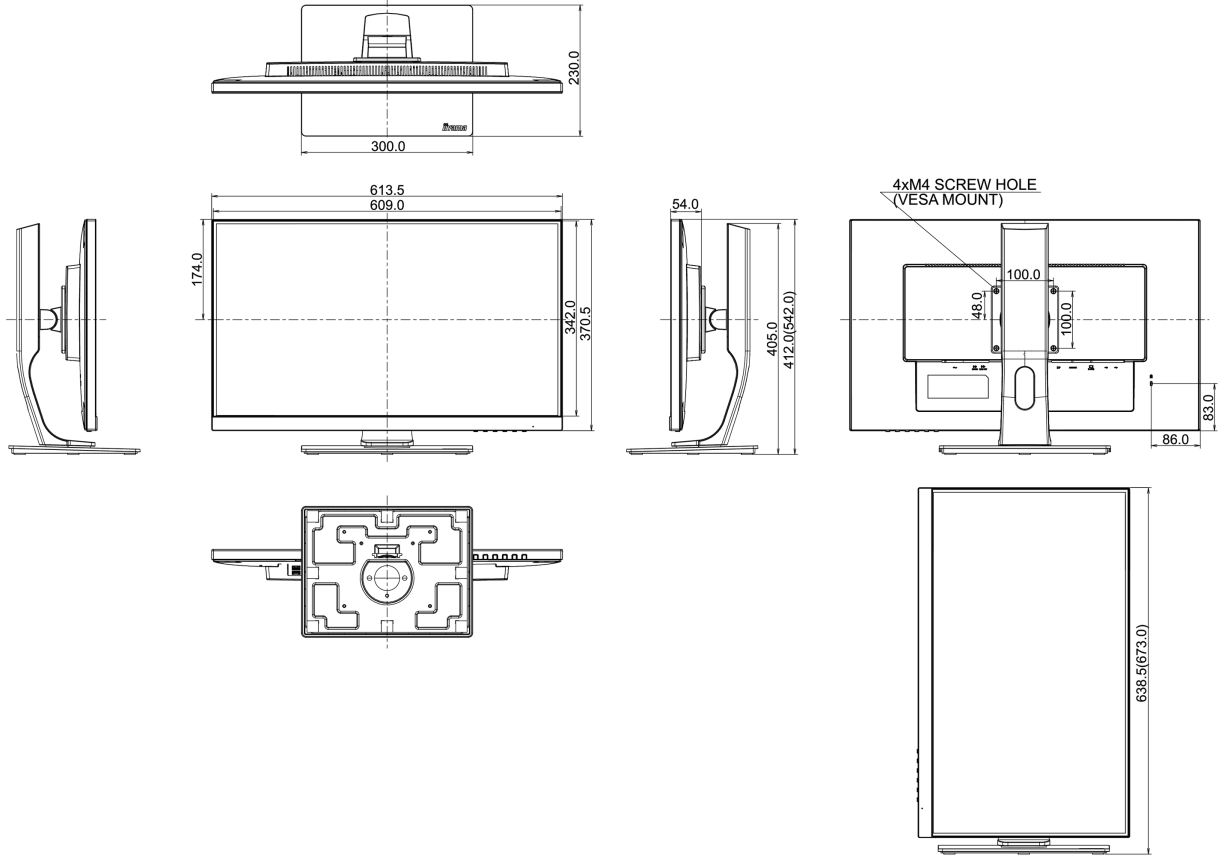

## 07 ÖLÇÜLER / AĞIRLIK

Ürün boyutları G x Y x D

613.5 x 412 (542) x 230mm

Ağırlık (kutu hariç)

7.3kg

EAN kodu

4948570116515

All trademarks and registered trademarks acknowledged. E & O E. Specification subject to change without notice. All LCD's comply with ISO-9241-307:2008 in connection with pixel defects.