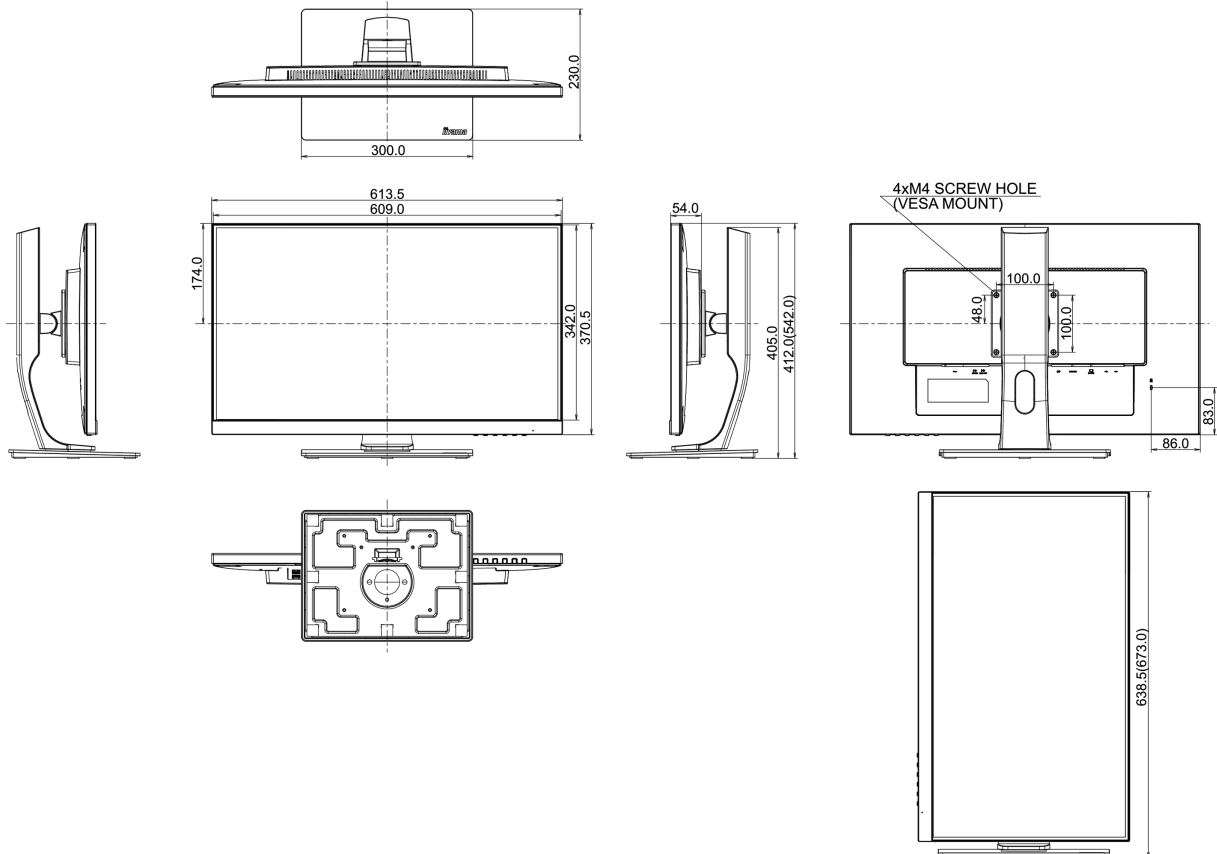

CE, TÜV-GS, RoHS support, ErP, ENERGY STAR[®], WEEE, CU, REACH

Clase de eficiencia energética (Regulation (EU) 2017/1369)

E

REACH SVHC

por encima de 0.1% de plomo

08 DIMENSIONES / PESO

Producto dimensiones W x H x D

613.5 x 412 (542) x 230mm

Peso (sin caja)

7.3kg

Código EAN

4948570116515

All trademarks and registered trademarks acknowledged. E & O E. Specification subject to change without notice. All LCD's comply with ISO-9241-307:2008 in connection with pixel defects.