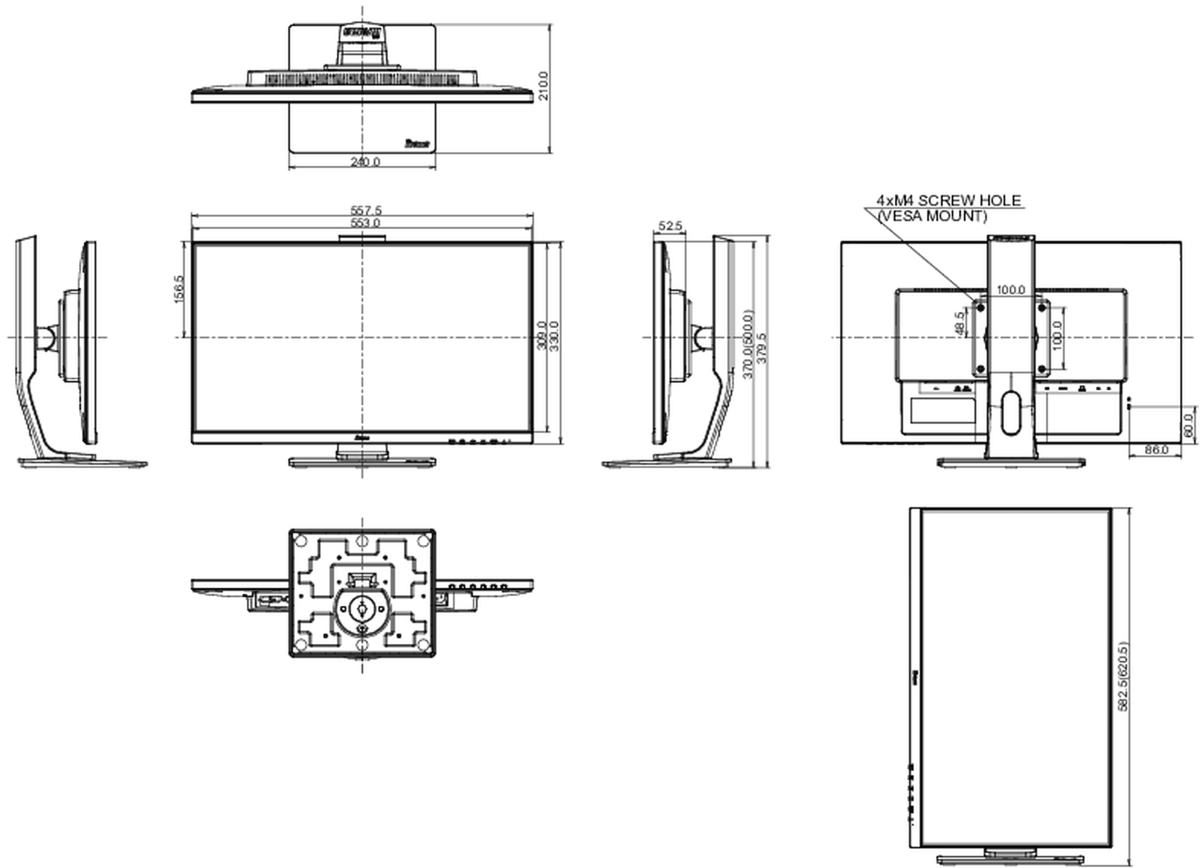

All trademarks and registered trademarks acknowledged. E & O E. Specification subject to change without notice. All LCD's comply with ISO-9241-307:2008 in connection with pixel defects.

© IYAMA CORPORATION. ALL RIGHTS RESERVED