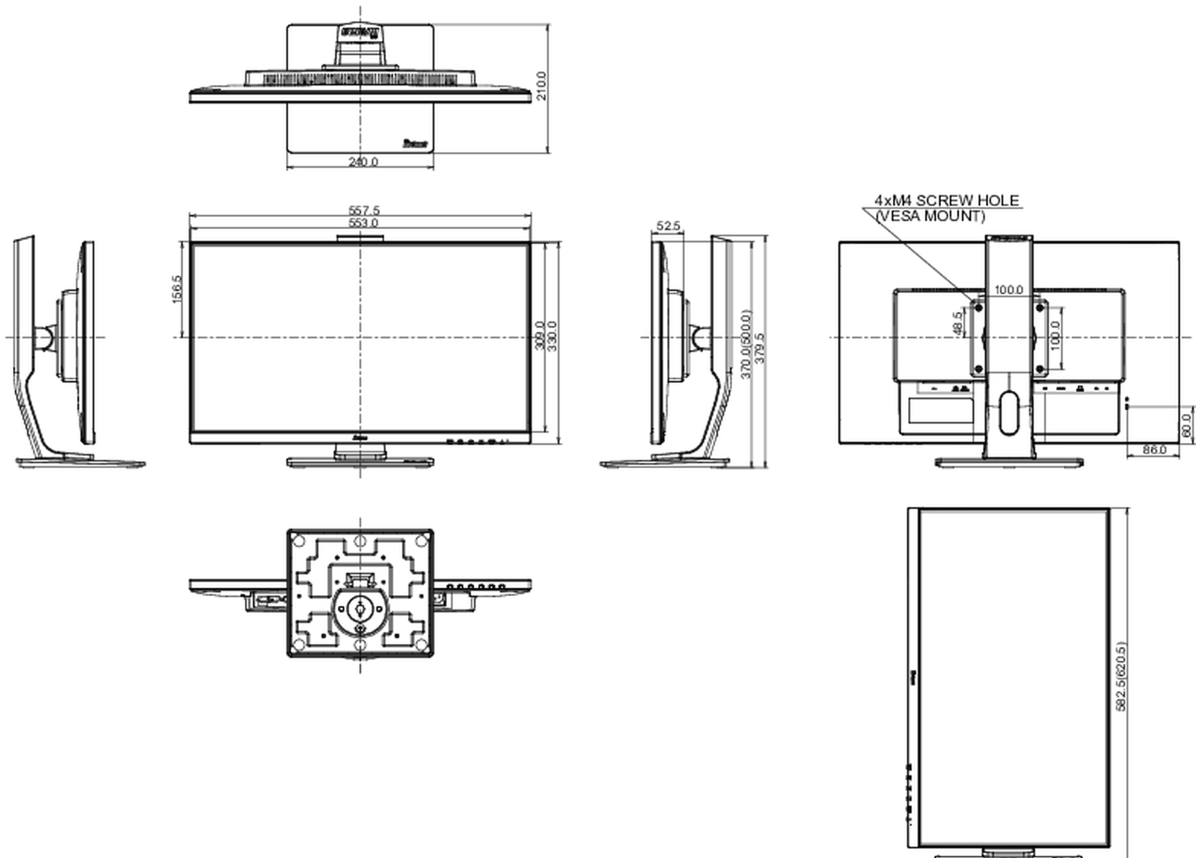

## 08 DIMENSIONS / WEIGHT

Product dimensions W x H x D	557.5 x 370 (500) x 210mm
Weight (without box)	5.2kg
EAN code	4948570116461

*All trademarks and registered trademarks acknowledged. E & O E. Specification subject to change without notice. All LCD's comply with ISO-9241-307:2008 in connection with pixel defects.*