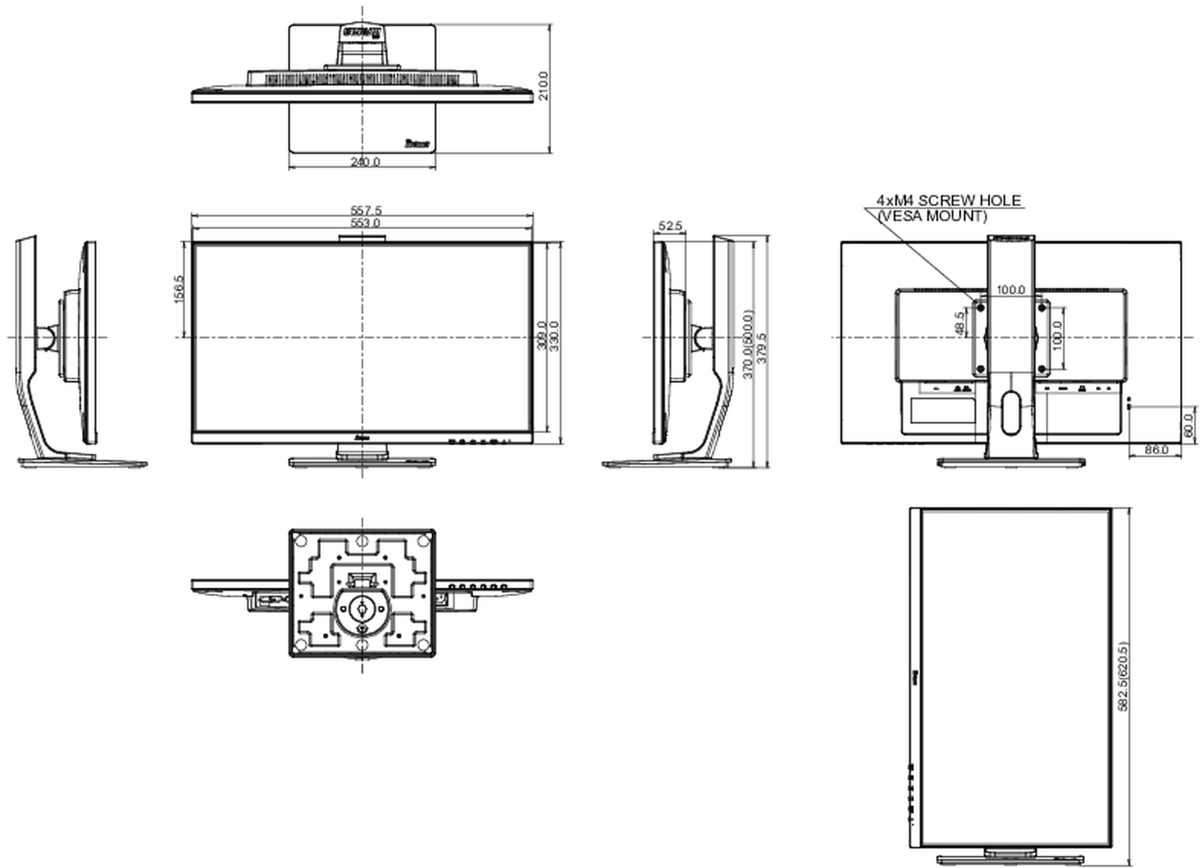

REACH SVHC por encima de 0.1% de plomo

08 DIMENSIONES / PESO

Producto dimensiones W x H x D 557.5 x 370 (500) x 210mm

Peso (sin caja) 5.2kg

Código EAN 4948570116461

All trademarks and registered trademarks acknowledged. E & O E. Specification subject to change without notice. All LCD's comply with ISO-9241-307:2008 in connection with pixel defects.